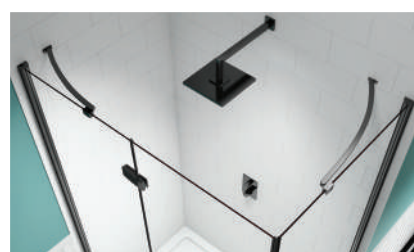

Sliding Door / In a Recess

Hinge and Inline with Side Panel

Technical drawing.

- A: Door Opening
- B: Door Swing
- C: Fixed Panel

+ sizes indicate Side Panel opening

Size	A	B	C
900	490	520	250
900+	530	560	250
1000	540	570	300
1000+	580	610	300
1200	590	620	450
1200+	630	660	450
1400	590	620	670
1400+	630	660	670

Stabilising Bar

8^{MM}
GLASS
THICKNESS

LIFETIME
GUARANTEE

MERSHIELD
STAYCLEAR

Hinge and Inline

This new frameless enclosure fuses style and elegance with practical functionality. The MERLYN Black Hinge & Inline enclosure creates a fabulous contrast feature within your bathroom that will be the envy of all who visit.