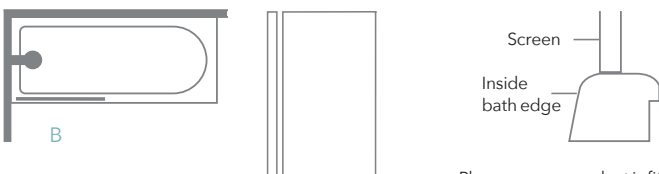

Technical drawing

Please ensure product is fitted with panel positioned in line with the inside bath edge.

☐ Recommended shower head position