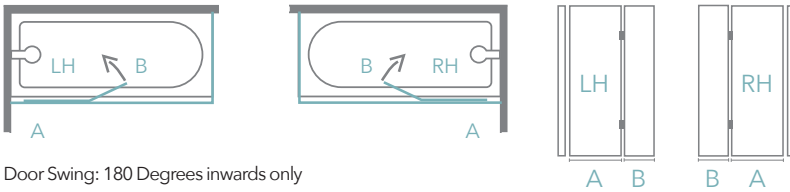

Door Swing: 180 Degrees inwards only

A: Fixed Panel = 500mm B: Radius of Screen Swing = 383mm