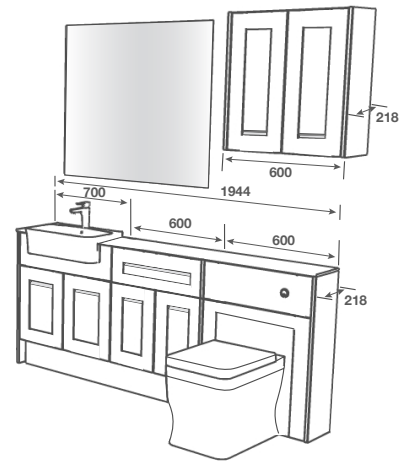

WORKTOP - Nimbus Grey Calypstone Aura 12mm

MIRROR - Plain 861mm High x 1000mm Wide

KENTMERE PRICING

CARCASS KEYS:

Ⓒ = CARCASS

AW ALPINE WHITE

FINISH CODE

Ⓒ