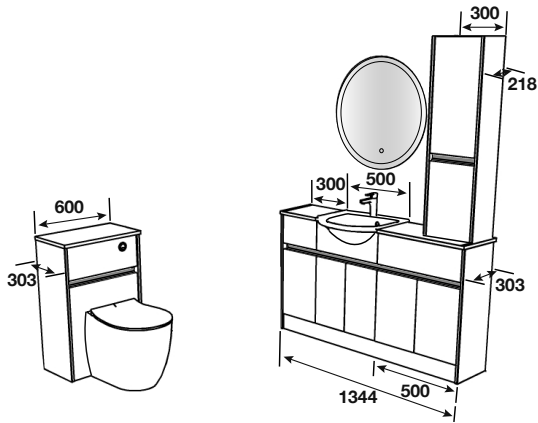

SLATE MIST / BOWLAND

MATCHING
EDGING

NEW
FINISH

ALSO IN
BRECON
P33

ALSO IN
CHILTERN
P82

MATT
FINISH

F SLATE MIST   **C** GREY LINEN   **E** SLATE MIST

F = FASCIA FINISH   C = CARCASS FINISH   E = EDGE FINISH

ROOM FEATURES

BASIN - Danbury SR Basin

TAP - Lonata Black

PAN - Danbury BTW

WORKTOP - Black Crystal Calypstone Aura 18mm

HANDLE - Matt Black Profile

MIRROR - Taro 900 LED

LIGHTING - LED Strip