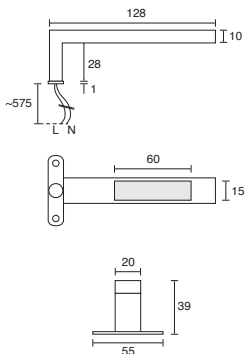

CAMPECHE

3922 £126.00

W60 x D105 x H8 mm
5W • Transformer Included • IP21