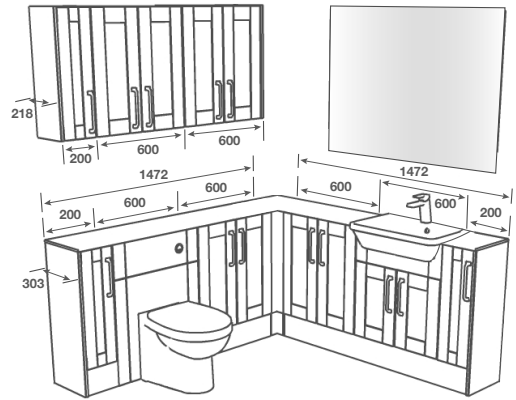

TAP - Olite Basin Chrome

PAN - Georgia Pan

WORKTOP - Cirrus White Calypstone Aura 12mm

HANDLE - Felisa 160 Polished Nickel

MIRROR - Plain 861mm High x 1000mm Wide

SLATE MIST / CHILTERN

ALSO IN CHEVIOT P56

ALSO IN BOWLAND P12