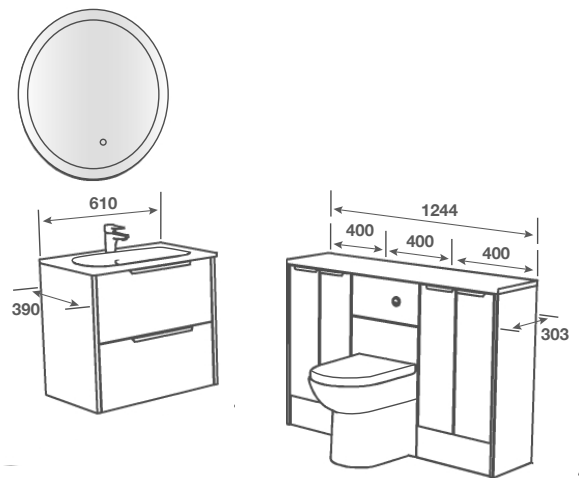

F = FASCIA FINISH C = CARCASS FINISH

ROOM FEATURES

BASIN - Orani 600 Cast Gloss

TAP - Eula Basin Matt Black

PAN - Madison BTW Pan with Beechworth Seat

WORKTOP - Veneered Oak 22mm

HANDLE - Barretos Black

MIRROR - Portel 700