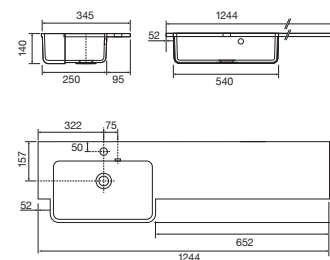

KEYS:
CE CERAMIC
CM CAST MARBLE

FONTANA WING BASINS

1244MM SLIMLINE - LEFT HAND

37.3545 £635.00

1244MM SLIMLINE - RIGHT HAND

37.3546 £635.00

Integrated overflow, no tap hole.
 Suitable for use with a 1200mm run of furniture.
 Not compatible with Bowland slimline units.
 This basin section will only suit a 600 slimline carcass size.
 1244w x 345d x 15h mm