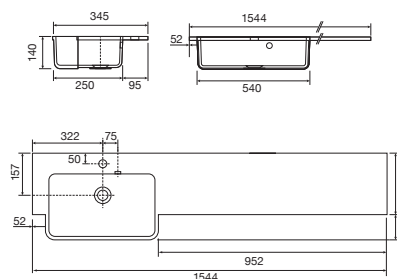

Integrated overflow, no tap hole.
Suitable for use with a 1500mm run of furniture.
Not compatible with Bowland slimline units.
This basin section will only suit a 600 slimline carcass size.
1544w x 345d x 15h mm