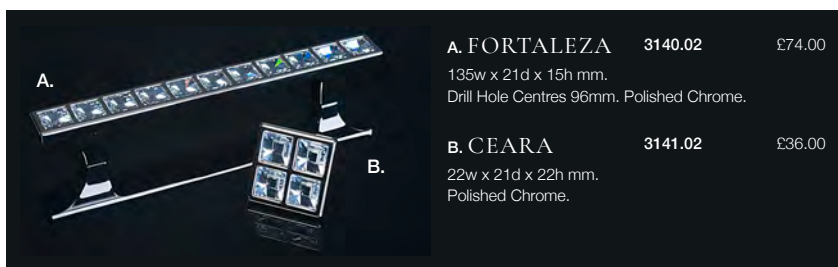

A. FORTALEZA 3140.02 £74.00
135w x 21d x 15h mm.
Drill Hole Centres 96mm. Polished Chrome.

B. CEARA 3141.02 £36.00
22w x 21d x 22h mm.
Polished Chrome.