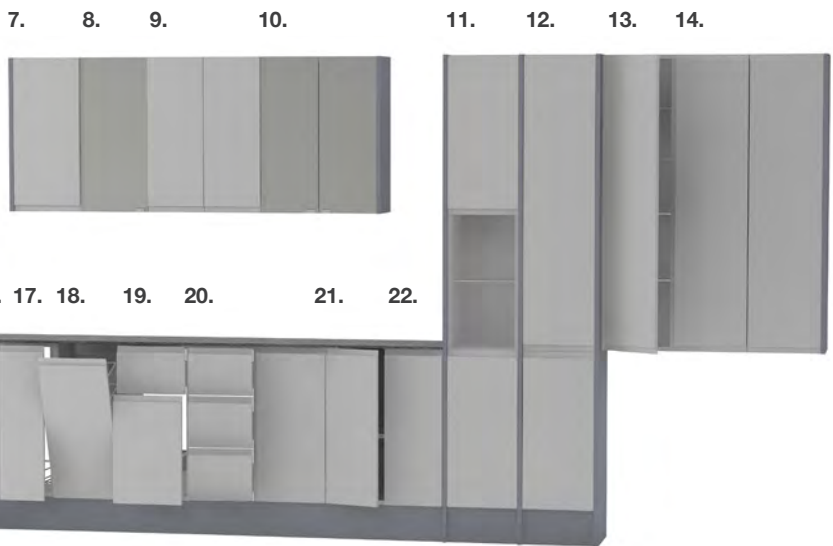

19mm painted and lacquered furniture grade MDF integrated handle doors & fascia panels. All 19mm ready assembled MFC carcasses with PVC edging. All carcasses & fascias pre-drilled & marked for fittings. Fully adjustable all-steel soft-close hinges to doors. Soft-close drawer runners with 4-way fascia adjustment. 661mm carcass with a 150mm plinth height. Choice of three finished base unit depths (218mm, 303mm & 443mm). Not suitable for installation in wet-rooms and should only be installed within a well ventilated bathroom environment.