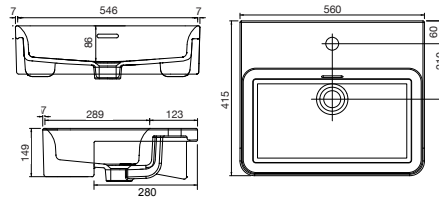

BRUNSWICK

37.9172 £295.00

Ceramic basin. Single tap hole with overflow. Suitable for 600 or 700 standard depth basin units only. 560w x 415d mm