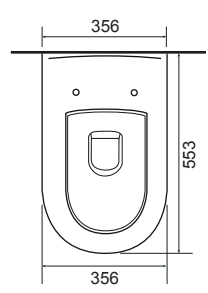

VEGAS

36.9174.01 £405.00

Vegas BTW Pan with Moura Seat.

NEW