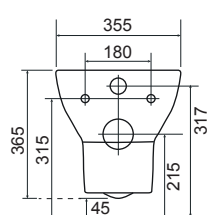

LO SC TP

AURORA - RIMLESS

36.9185.01	£464.00
-------------------	---------

Aurora Wall Hung Rimless Pan with Collerina Seat.

LO SC TP

CHARLOTTE

36.9116.01	£631.00
-------------------	---------

Charlotte Wall Hung Pan with Temora Seat.