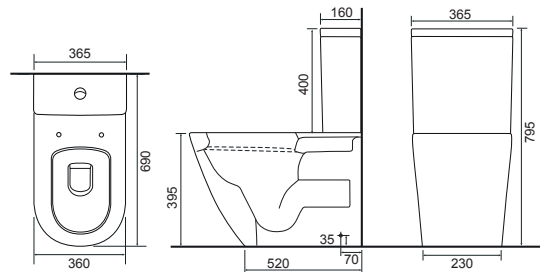

CLOSE COUPLED WC SETS

KEYS:

LO LIFT OFF SEAT

SC SOFT CLOSE

TP TOP FIX SEAT

LO SC TP