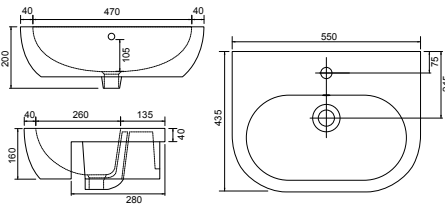

SEMI RECESSED BASINS

KEYS:

CE CERAMIC

CM CAST MARBLE

AURORA

37.9120 £192.00

Ceramic basin. Single tap hole with integrated overflow. Suitable for 600 and 700 standard depth basin units only. 550w x 420d mm.