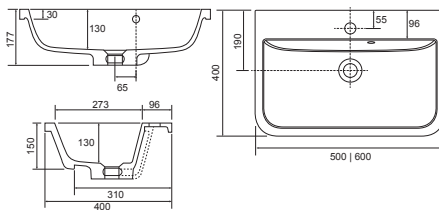

ELAN

500 37.9075 £370.00

600 37.3507 £370.00

Cast Marble basin. Single tap hole with integrated overflow. These basins sit directly on the carcass. Each basin size is recommended to match the carcass size (i.e 500 basin suits a 500 carcass).