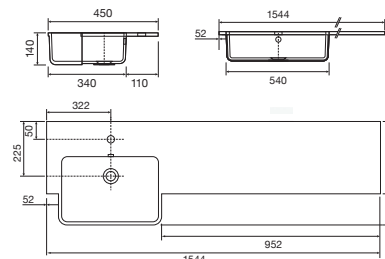

37.3604 £830.00

Integrated overflow, no tap hole.
 Suitable for use with a 1500mm run of furniture.
 This basin section will only suit a 600 standard carcass size.
 1544w x 450d x 15h mm

1544MM SLIMLINE - LEFT HAND