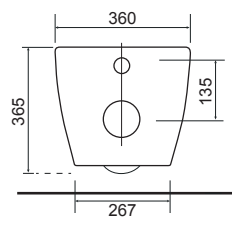

AURORA - RIMLESS

36.9185.01	£464.00

Aurora Wall Hung Rimless Pan with Collerina Seat.