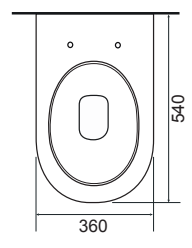

MADISON

36.9161.01 £380.00

Madison BTW Pan with Beechworth Seat.