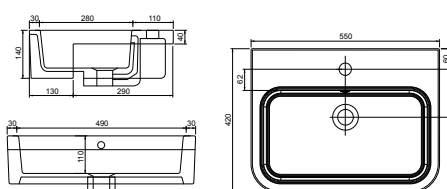

VEGAS

37.9175 £300.00

Ceramic basin, single tap hole with overflow. Suitable for 600 and 700 standard depth basin units only. 540w x 455d mm.