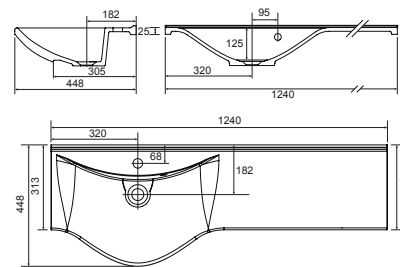

Single tap hole with overflow. Suitable for use with two 600mm standard depth units with an end panel at each end. 1240w x 448d x 25h mm