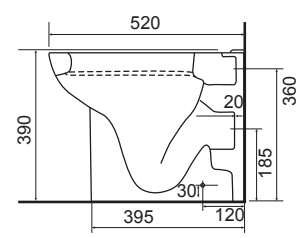

PORTLAND

36.9046.01 £352.00

Portland BTW Pan with Glenbrook Seat.