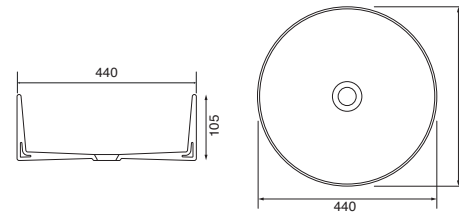

ORLANDO

9203	£245.00

Ceramic basin. No tap hole. No overflow. Suitable for the Deep Base/Basin unit only. This basin requires an unslotted waste, see page **325**. 440w x 440d x 105h mm.