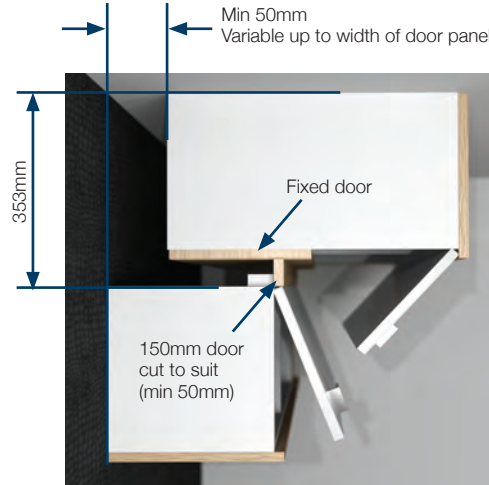

Layout 4: Variable.
Using door panels for corner. Plinth runs through.

The bath bulkhead unit has a full floor to worktop panel (3008) matched to your chosen fascia, supplied with either a slimline or standard depth 600mm WC carcass. However, the panel will work with any width WC Carcass, and can also be used as a fitters panel.

661MM BATH BULKHEAD UNIT

W x D x H	Order Code	Price
830 X 303 X 811	4445**	£565
830 X 218 X 811	4245**	£535

561MM BATH BULKHEAD UNIT

W x D x H	Order Code	Price
830 X 303 X 811	1445**	£565
830 X 218 X 811	1245**	£565

- See breakdown pages for WC carcass codes
- When ordering replace '**' with your chosen finish
- Not available in Solid Oak & Pentland