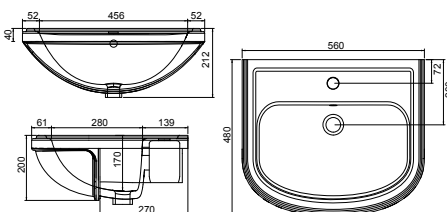

PORTLAND

37.9099 £145.00

Ceramic basin. Single tap hole with integrated overflow. Suitable for 600 and 700 standard depth basin units only. 560w x 480d mm.