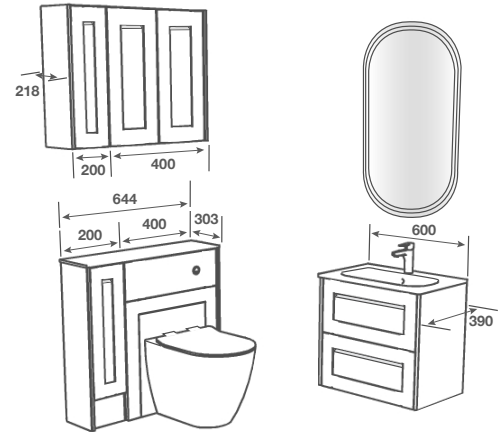

F = FASCIA FINISH C = CARCASS FINISH E = EDGE FINISH

ROOM FEATURES

BASIN - Idro 600 Cast

TAP - Fiera Basin Chrome

PAN - Anniston BTW Pan with Wingham Seat

WORKTOP - Cirrus White Calypstone Aura 18mm

MIRROR - Oliveri Tall