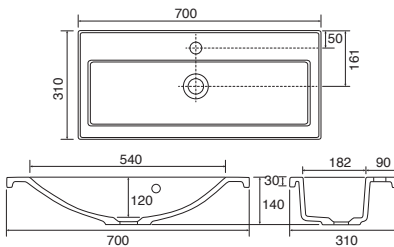

FINESSE 700

3093 £290.00

Cast Marble Basin. Single tap hole with overflow. Suitable for the 700 basin unit only. 700w x 310d mm.