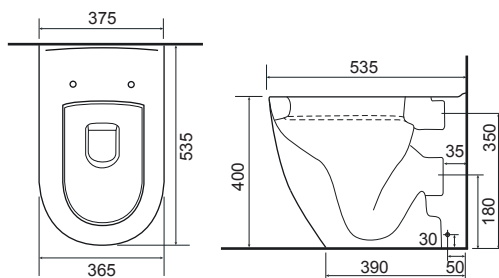

AURORA

36.9117.01 £442.00

Aurora BTW Pan with Collerina Seat