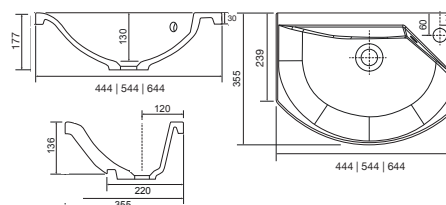

SHOULDER ART

SL 444	37.3241	£305.00
SL 544	37.3242	£320.00
SL 644	37.3243	£360.00

Cast Marble basin. The 544 & 644 basins fit on 500mm & 600mm basin units respectively and overhang 22mm on each side.