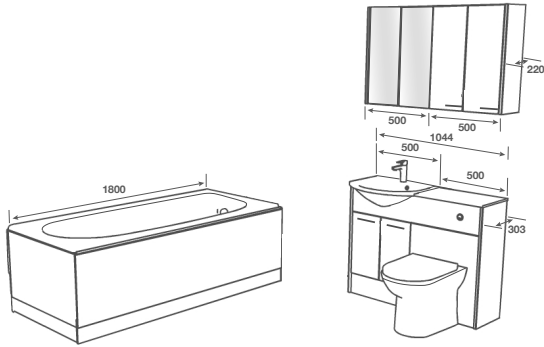

GRAPHITE GREY/BRECON

GLOSS
METALLIC
FINISH

F GRAPHITE GREY   **C** ANTHRACITE LINEN

F = FASCIA FINISH   C = CARCASS FINISH

ROOM FEATURES

BASIN - Art 544

TAP - Busca Basin Matt Black

PAN - Madison BTW Pan with Beechworth Seat

WORKTOP - Stratus White Calypstone Aura 18mm

HANDLE - Catarina Black