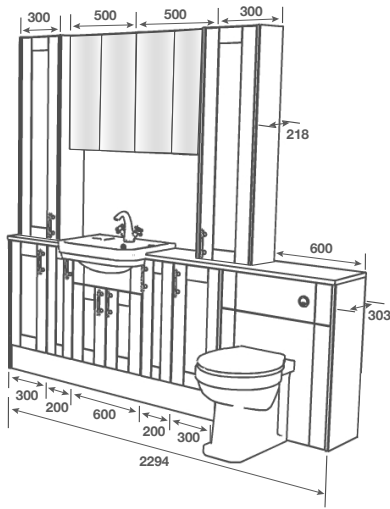

CONTOUR CASHMERE/CHILTERN

F CONTOUR CASHMERE   **C** GREY LINEN

F = FASCIA FINISH   C = CARCASS FINISH

ROOM FEATURES

BASIN - Georgia Semi Recessed

TAP - Caprice Chrome

PAN - Georgia BTW Pan

WORKTOP - Riven Slate Postformed 22mm

HANDLE - Felisa 160 Polished Nickel

LIGHTING - LED Strip