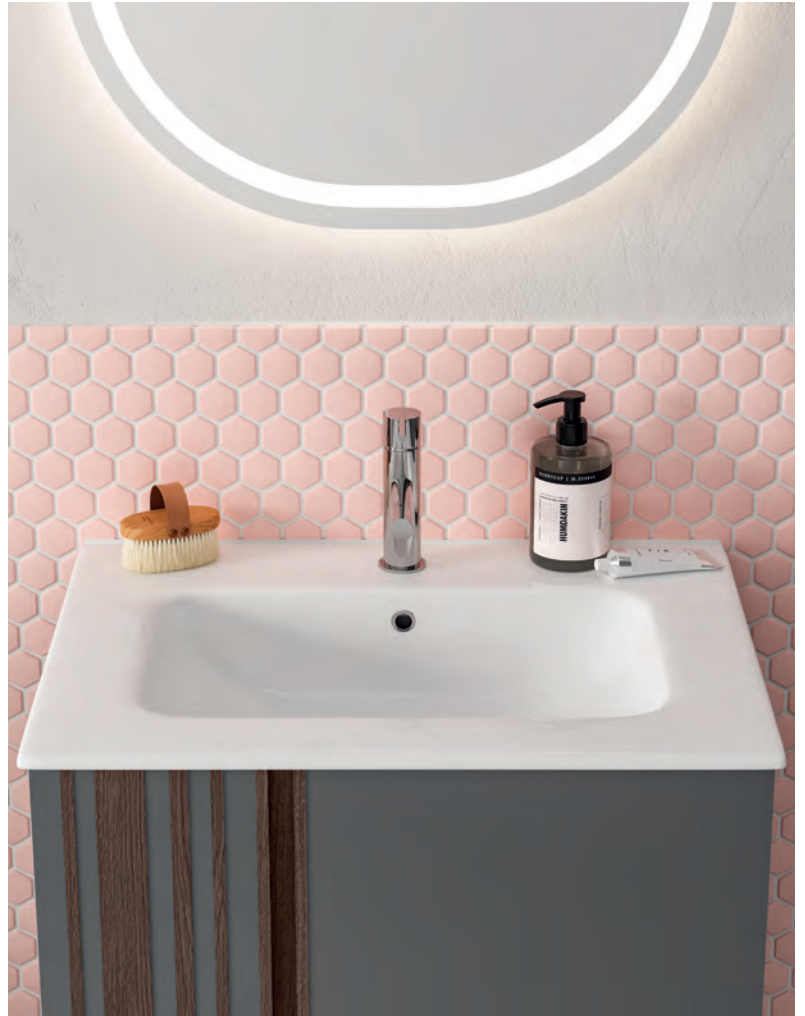

FEATHER GREY / NOVOLI

MATT
FINISH

F FEATHER GREY

F = FASCIA FINISH

ROOM LOOK

BASIN - Vesima 600 Ceramic

TAP - Tula Basin Chrome

PAN - Madison BTW Pan with Beechworth Seat

MIRROR - Lagoa 800