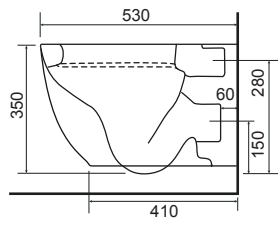

AURORA

36.9118.01	£442.00

Aurora Wall Hung Pan with Collerina Seat.