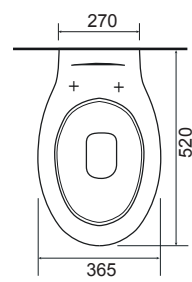

PORTLAND

36.9046.01 £352.00

Portland BTW Pan with Glenbrook Seat.