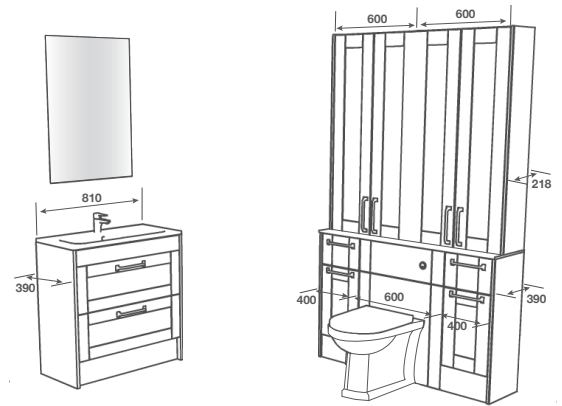

SOFT TOUCH MATT FINISH

ALSO IN CHEVIOT P59

ALSO IN BOWLAND P15

ALSO IN BRECON P35

CHILTERN/HUNTER GREEN

CHILTERN

F HUNTER GREEN

C ANTHRACITE LINEN

F = FASCIA FINISH C = CARCASS FINISH

ROOM FEATURES

BASIN - Idro 800 Cast

TAP - Busca Basin Brushed Brass

PAN - Georgia BTW Pan with Cotton White Wentworth Seat

WORKTOP - White Crystal Calystone Aura 18mm

HANDLE - Mirante 128 Brushed Brass

MIRROR - Plain 861mm High x 600mm Wide