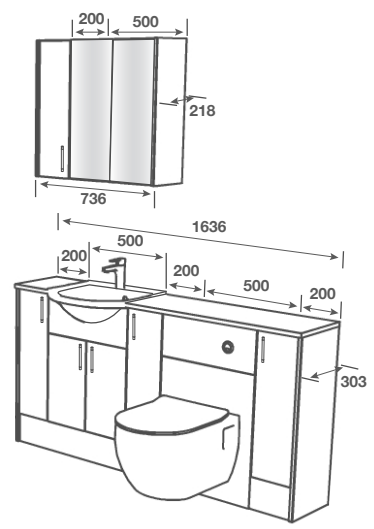

MATT FINISH

NEW FINISHES

ALSO IN CHILTERN P85

ALSO IN BRECON P35

CHEVIOT

CHEVIOT/HUNTER GREEN

F HUNTER GREEN   **C** TITANIUM   **E** HUNTER GREEN

F = FASCIA FINISH   C = CARCASS FINISH   E = EDGE FINISH

ROOM FEATURES

- BASIN - Art 500
- TAP - Aquila Basin Black
- PAN - Aurora WH Pan with Collerina Seat
- WORKTOP - Acadia Quartz Postformed 22mm
- HANDLE - Barroso Fluted Black