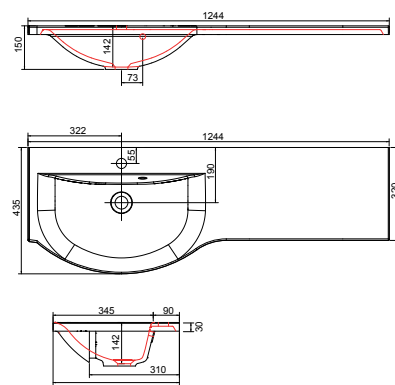

KEYS:
CE CERAMIC
CM CAST MARBLE

ART WING BASINS

ART 1244MM LEFT HAND