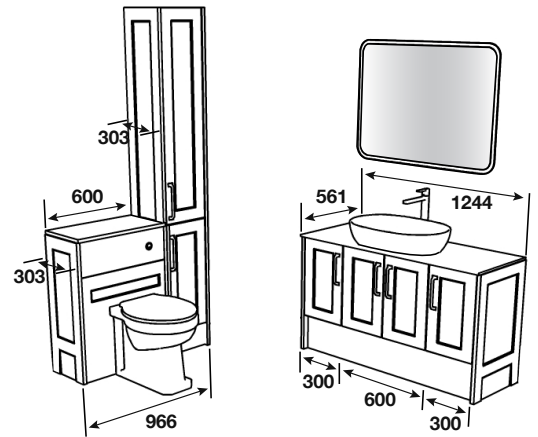

ROOM FEATURES

BASIN - Bouro 600 Cast

TAP - Busca Tall Brushed Brass

PAN - Georgia BTW Pan with Wentworth Seat in Spruce

WORKTOP - White Crystal Calypstone Aura 18mm

HANDLE - Mirante 128 Brushed Brass

MIRROR - Mora 950