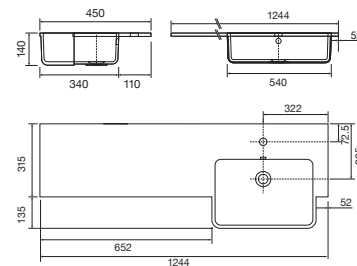

Integrated overflow, no tap hole. Suitable for use with a 1200mm run of furniture. This basin section will only suit a 600 standard carcass size. 1244w x 450d x 15h mm