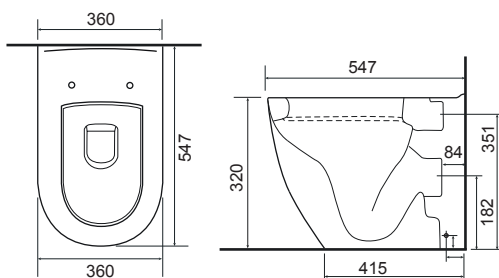

AURORA - RIMLESS

36.9184.01 £464.00

Aurora BTW Pan with Collerina Seat

NEW