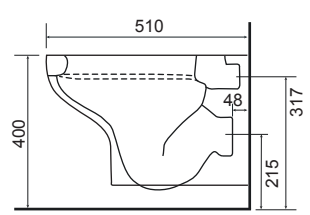

ANNISTON

36.9187.01	£425.00

Anniston WH Rimless Pan with Wingham Seat.