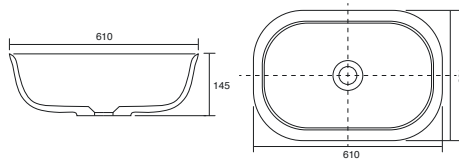

SIT ON BASINS

KEYS:

CE CERAMIC

CM CAST MARBLE

ALBARESE

3583	£348.00

Cast Marble Basin. No tap hole. No overflow. Suitable for the Deep Base/Basin unit only. *This basin will require a freeflow waste, see page **325**. 610w x 405d x 145h mm.