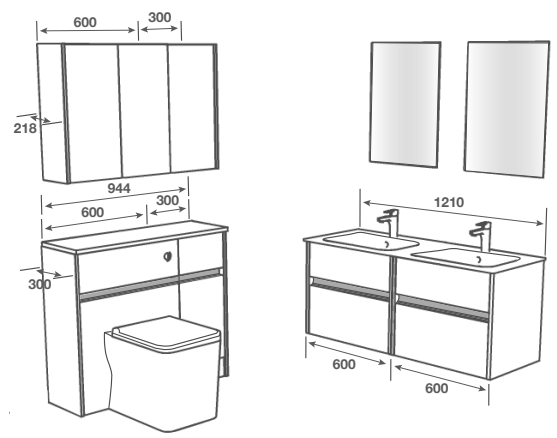

MATCHING
EDGING

BOWLAND/BLUEBERRY

F BLUEBERRY **C** GREY LINEN **E** BLUEBERRY

F = FASCIA FINISH C = CARCASS FINISH E = EDGE FINISH

ROOM FEATURES

- BASIN - Orani 1200 Cast Gloss
- TAP - Busca Basin Brushed Brass
- PAN - Denver BTW Pan with Kempsey Seat
- WORKTOP - White Crystal Calypstone Aura 18mm
- HANDLE - Brushed Brass Profile
- MIRROR - Plain 661mm High x 462mm Wide