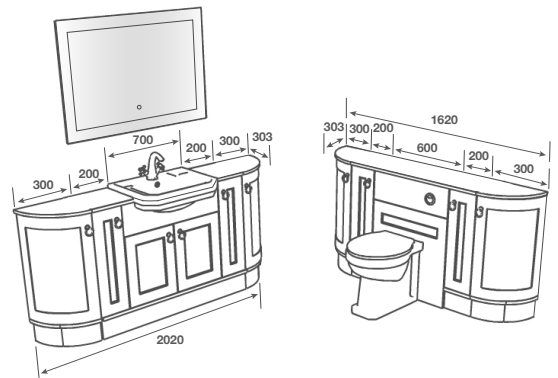

MATT
PAINT
FINISH

ALSO IN
KENTMERE
P103

ALSO IN
SELTOR
P137

PENTLAND/SHALE

PENTLAND

F SHALE

C NATURAL OAK

F = FASCIA FINISH C = CARCASS FINISH

ROOM FEATURES

BASIN - Georgia Semi Recessed

TAP - Caprice Basin Chrome

PAN - Georgia BTW Pan with Shale Wentworth Seat

WORKTOP - Nimbus Grey Calypstone Aura 12mm

HANDLE - Campina Chrome

MIRROR - Avelar 1000