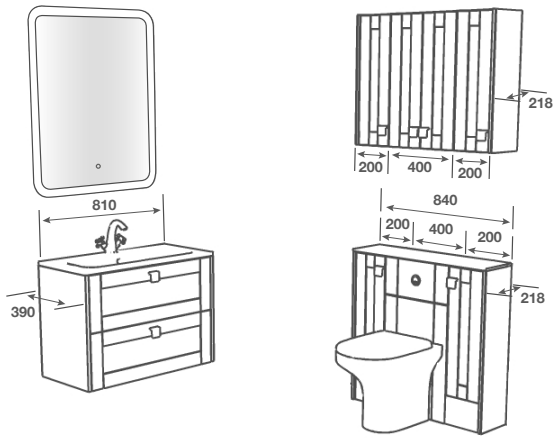

SLATE MIST / CHILTERN

ALSO IN CHEVIOT P56

ALSO IN BOWLAND P12

ALSO IN BRECON P33

MATT FINISH

F SLATE MIST   **C** CLAY

F = FASCIA FINISH   C = CARCASS FINISH

ROOM FEATURES

- BASIN - Idro 800 Cast
- TAP - Caprice Basin Brushed Brass
- PAN - Charlotte BTW Pan with Temora Seat
- WORKTOP - Grey Terrazzo Calypstone Aura 18mm
- HANDLE - Mirante 128 Brushed Brass
- MIRROR - Lixa 740