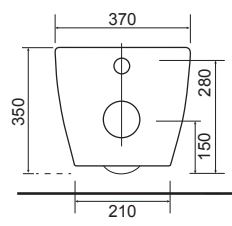

AURORA

36.9118.01	£442.00

Aurora Wall Hung Pan with Collerina Seat.