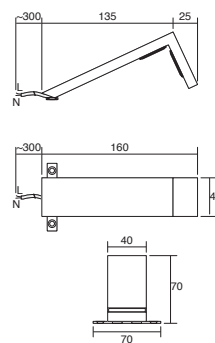

CILICIAN

3921 £111.00

W19 x D129 x H39mm
5W • Transformer Included • IP67