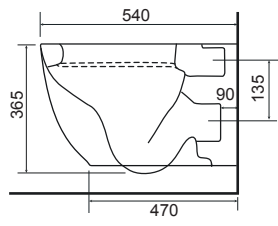

AURORA - RIMLESS

36.9185.01	£464.00

Aurora Wall Hung Rimless Pan with Collerina Seat.