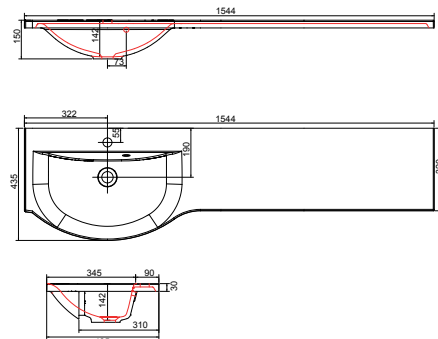

37.3201 £545.00

Single tap hole with integrated overflow. This basin section will only suit a 600 slimline carcass size. 1244w x 355d x 30h mm

37.3202 £545.00

Single tap hole with integrated overflow. This basin section will only suit a 600 slimline carcass size. 1244w x 355d x 30h mm

ART 1544MM LEFT HAND