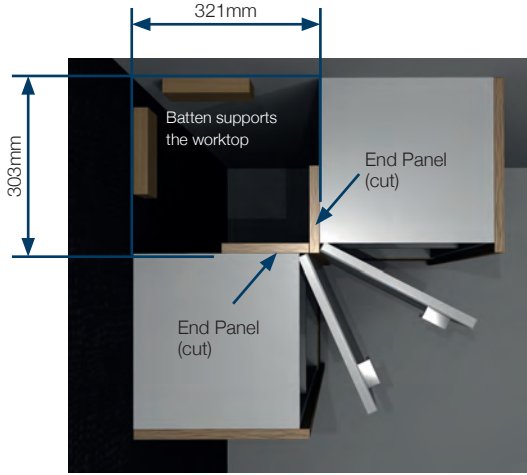

CORNER LAYOUTS & BATH BULKHEADS

With limited storage space in modern bathrooms the use of corners is becoming ever more popular. Below illustrates some common corner layouts for you to consider when planning your bathroom furniture.

Layout 1: Suitable for doors only.
(Using end panels in corner)