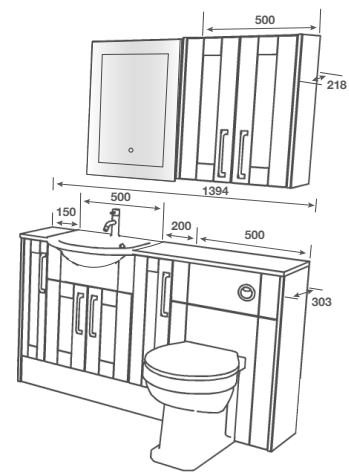

F PEBBLE

C GREY LINEN

F = FASCIA FINISH C = CARCASS FINISH

ROOM FEATURES

BASIN - Art 500

TAP - Marin Basin Chrome

PAN - Georgia BTW Pan

WORKTOP - White Crystal Calypstone Aura 12mm

HANDLE - Canarana Stainless Steel

MIRROR - Avelar 500