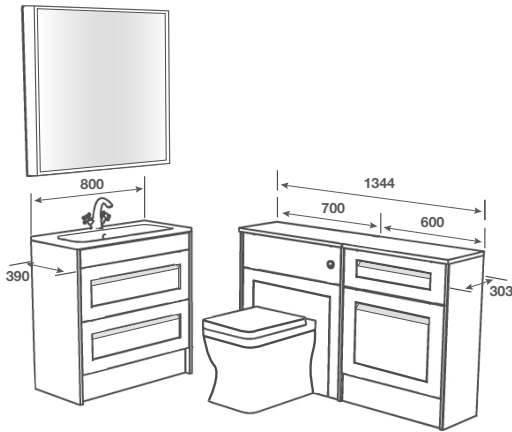

ROOM FEATURES

BASIN - Ardenza 800 Ceramic

TAP - Caprice Basin Brushed Brass

PAN - Denver BTW with Casula Seat

WORKTOP - Stratus White Calypstone Aura 18mm

MIRROR - Mirrored Vanity Cabinet 750

MATT
PAINT
FINISH