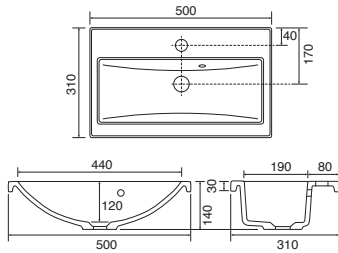

DROP-IN BASINS

KEYS:

CE CERAMIC

CM CAST MARBLE

FINESSE 500

3091 £290.00

Cast Marble Basin. Single tap hole with overflow. Suitable for the 500 base/basin units only. 500w x 310d mm.