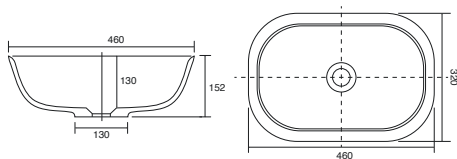

KEYS:
CE CERAMIC
CM CAST MARBLE

SIT-ON BASINS

BELLANTI

9069 £385.00

Cast Marble Basin. No tap hole. No overflow. This basin will require an unslotted waste, see page 325. Can be used on standard depth worktops. 460w x 320d x 152h mm