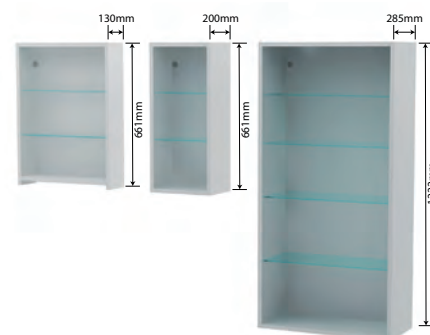

WALL CARCASSES