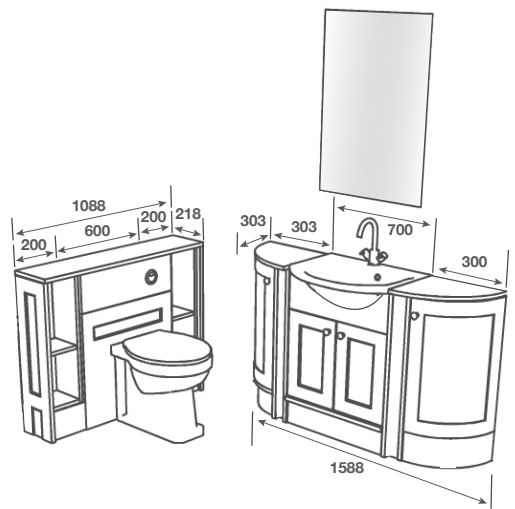

BASIN - Art 500

TAP - Avola Basin Chrome

PAN - Georgia BTW Pan

WORKTOP - Nimbus Grey Calyptstone Aura 12mm

HANDLE - Altos Chrome

MIRROR - Plain 661mm High x 562mm Wide

PENTLAND PRICING

HOW TO ORDER