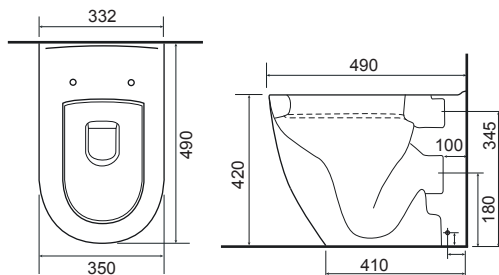

BACK TO WALL WC SETS

1. **KEYS:**
2. **LO** LIFT OFF SEAT
   - **SC** SOFT CLOSE
   - **TP** TOP FIX SEAT

UNIVERSAL - BACK TO WALL WC SETS PRICING

LO SC TP

ANNISTON

36.9186.01 £425.00

Anniston BTW Rimless Pan with Wingham Seat

NEW