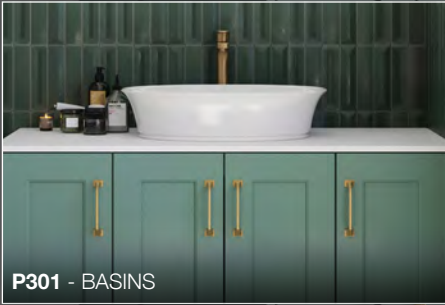

P290 - HANDLES