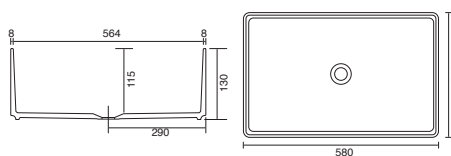

GLENSIDE

3504 £280.00

Cast Marble Basin. No tap hole. No overflow. Suitable for the Deep Base/Basin units only. This basin will require an unslotted waste, see page 325. 580w x 370d x 130h mm