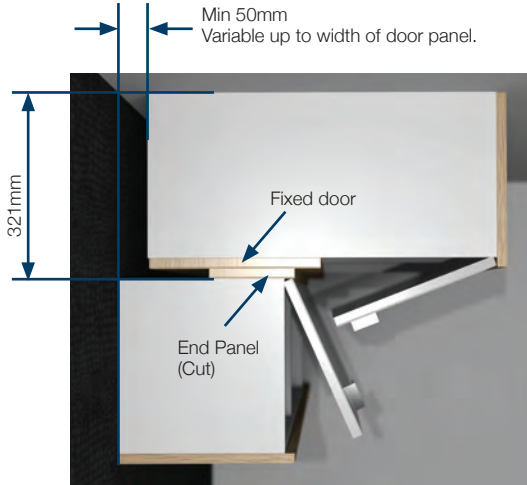

Layout 3: Variable.
Suitable for 2 door units only - using an end panel in the corner.