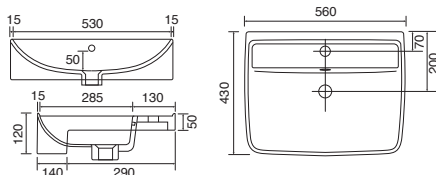

MADISON

37.9163 £150.00

Ceramic basin. Single tap hole with integrated overflow. Suitable for 600 and 700 standard depth basin units only. 560w x 430d mm.