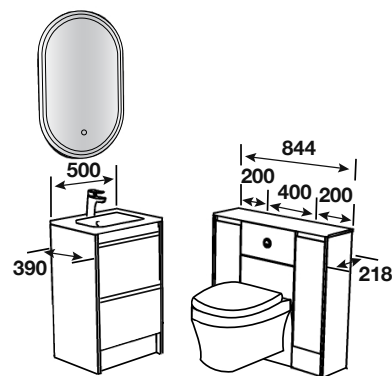

MATT
PAINT
FINISH

NEW
FINISH

ALSO IN
KENTMERE
P105

ALSO IN
PENTLAND
P121

SELTER/SPRUCE

SELTER

F SPRUCE

C GREY LINEN

F = FASCIA FINISH C = CARCASS FINISH

DUE IN
APRIL
2023

ROOM FEATURES

BASIN - Canelli 500

TAP - Lonata Black

PAN - Charlotte WH with Temora Seat

WORKTOP - White Crystal Calyptstone Aura 12mm

MIRROR - Oliveri Tall Mirror