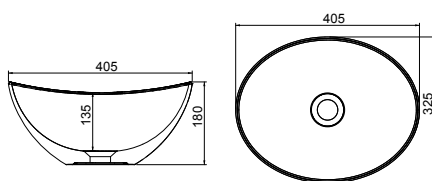

FREMONT WHITE

9113 £190.00

Ceramic basin. No tap hole. No overflow. Suitable for the Deep Base/Basin unit only. This basin will require an unslotted waste, see page 325. 405w x 325d x 180h mm