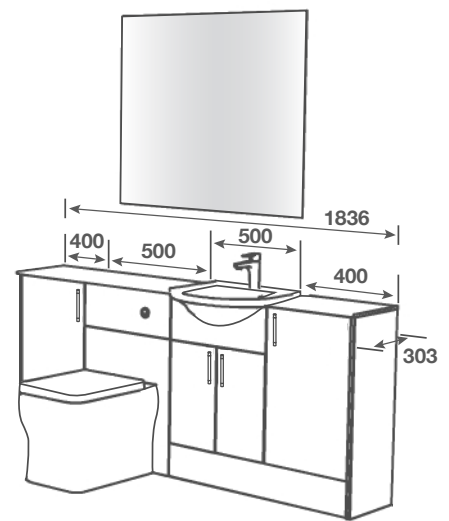

GLOSS METALLIC FINISH

MATCHING EDGING

CHEVIOT/CHAMPAGNE

CHEVIOT

F CHAMPAGNE C TITANIUM E GLASS EFFECT

F = FASCIA FINISH C = CARCASS FINISH E = EDGE FINISH

ROOM FEATURES

BASIN - Art 500

TAP - Busca Basin Brushed Brass

PAN - Denver BTW Pan with Casula Seat

WORKTOP - White Cluster Postformed 22mm

HANDLE - Furnas Brass

MIRROR - Plain 861mm High x 1000mm Wide