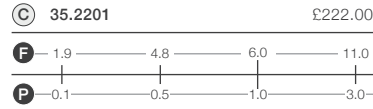

Chrome round slotted click waste included.

Reach: 90mm
Size: 50w x 165h x 120d mm

LUCCA/BATH

Ceramic cartridge.

Reach: 100mm
Size: 230w x 147d x 165h mm

LUCCA/BATH SHOWER MIXER

Ceramic cartridge.

Reach: 100mm
Size: 230w x 147d x 165h mm