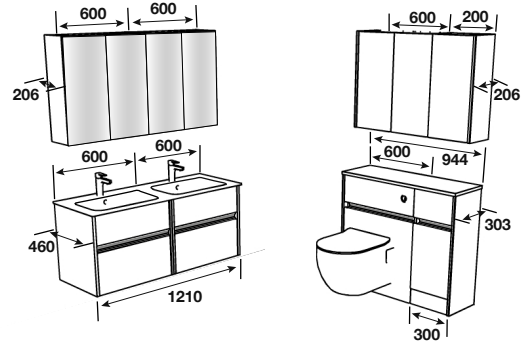

HANDLE - Brushed Brass Profile

MIRROR - Mirrored Vanity Wall Cabinet 1200mm

METALLIC SLATE/BOWLAND

F METALLIC SLATE **C** GREY LINEN **E** METALLIC SLATE

F = FASCIA FINISH C = CARCASS FINISH E = EDGE FINISH