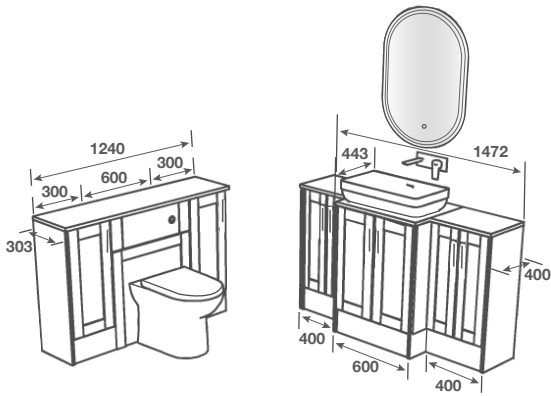

SOLID OAK

F SOLID OAK

C NATURAL OAK

F = FASCIA FINISH C = CARCASS FINISH

ROOM FEATURES

BASIN - Glenside Sit-On

TAP - Arlan Wall Mounted Basin Chrome

PAN - Madison BTW Pan with Beechworth Seat

WORKTOP - Cirrus White Calyptstone Aura 18mm

HANDLE - Catarina Black

MIRROR - Lagoa 800