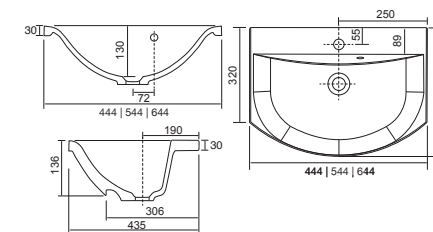

SHOULDER ART

ART 544	37.3225	£320.00
ART 644	37.3226	£360.00

Cast Marble basin. The SL444, 544 & 644 basins sit on 400mm, 500mm & 600mm slimline basin units respectively with 22mm overhang on each side.