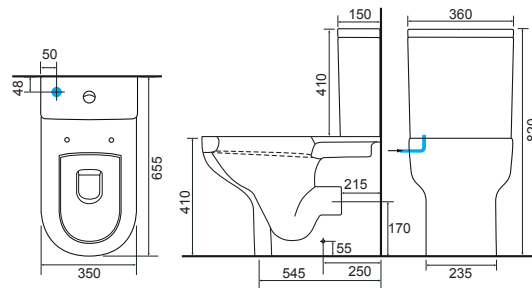

CHARLOTTE

36.9111.01

£859.00

Charlotte CC Pan & Cistern with Temora Seat.

LO SC TP

CLEVELAND

36.9180.01

£685.00