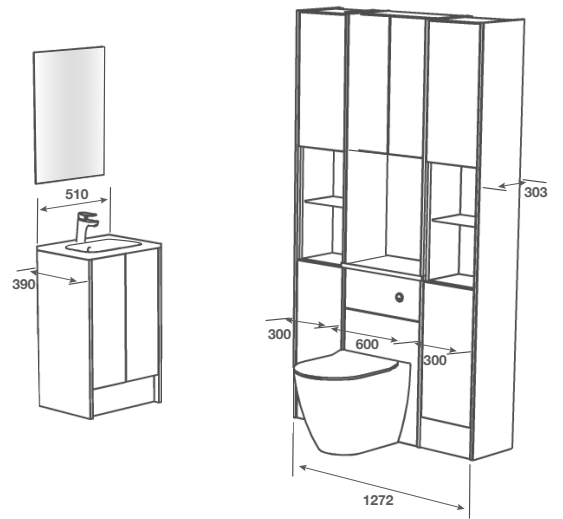

MIRROR - Plain 661mm High x 462mm Wide

CLAY GLOSS/BRECON

HIGH
GLOSS
FINISH

F CLAY GLOSS **C** CLAY

F = FASCIA FINISH C = CARCASS FINISH

ROOM FEATURES

BASIN - Idro 600 Cast

TAP - Eula Basin Matt Black