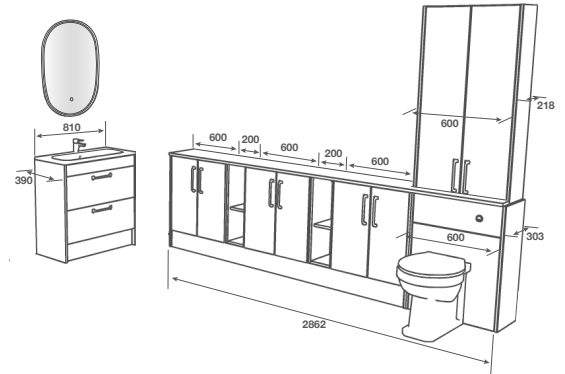

SOFT TOUCH MATT FINISH

ALSO IN CHILTERN P85

ALSO IN BOWLAND P15

ALSO IN CHEVIOT P59

BRECON/HUNTER GREEN

BRECON

F HUNTER GREEN   **C** ANTHRACITE LINEN

F = FASCIA FINISH   C = CARCASS FINISH

ROOM FEATURES

BASIN - Idro 800 Cast

TAP - Eula Basin Brushed Brass

PAN - Georgia BTW Pan with Cotton White Wentworth Seat

WORKTOP - Polar Quartz Matt Postformed 22mm

HANDLE - Furnas Brass

MIRROR - Lagoa 800