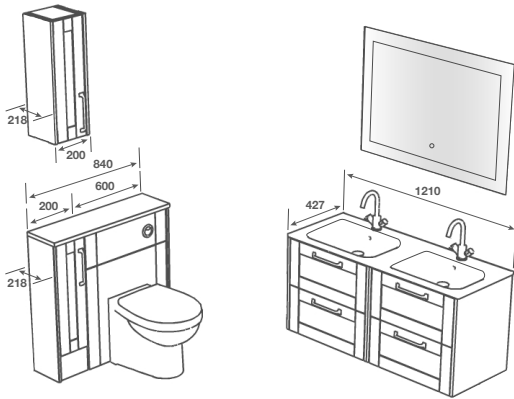

SOFT WHITE/CHILTERN

ALSO IN
BRECON
P27

SOFT
TOUCH
MATT
FINISH

F SOFT WHITE   **C** WHITE

F = FASCIA FINISH   C = CARCASS FINISH

ROOM FEATURES

BASIN - Orani 1200 Cast Gloss

TAP - Avola Chrome

PAN - Portland BTW Pan with Glenbrook Seat

WORKTOP - Grey Terrazzo Calypstone Aura 18mm

HANDLE - Mirante 128 Polished Nickel

MIRROR - Avelar 1000