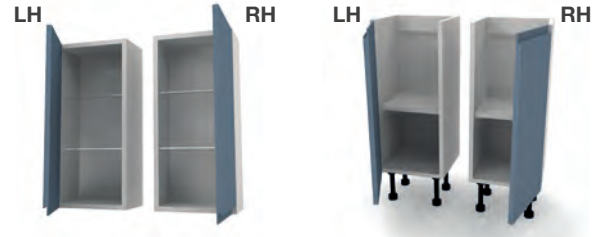

PL P134 PEARL	OR P135 OYSTER	PS P136 PORTLAND STONE	SE P137 SHALE	LM P138 LAGOON MIST	SU P139 SPRUCE	MT P140 MARITIME BLUE	ST P141 SLATE

SELTHER - THE INTEGRAL HANDLE RANGE

As Selter uses an integral handle design, the units have to be specified for Left or Right hinged doors. The images indicate LH (Left Hinged) or RH (Right Hinged) for both base and wall units. (A LH base unit door can be used as a RH wall unit door, a RH base door as a LH wall door)

TWO DRAWER WALL HUNG VANITY UNITS

Including Grey Linen carcass, soft close drawers, drawer fascias, end panels and wall fixing kit. Select basin/worktop below.