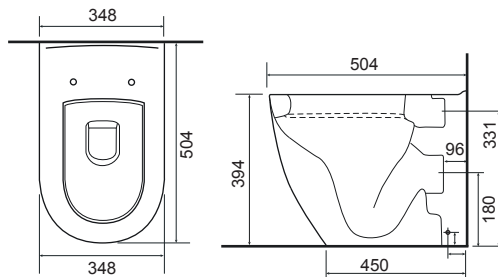

DENVILLE

36.9178.01 £286.00

Denville BTW Pan with Hillston Seat.