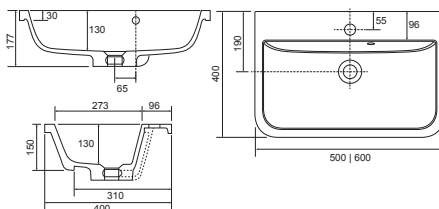

DANBURY

37.9177 £285.00

Ceramic basin. Single tap hole with overflow. Suitable for 600 and 700 standard depth basin units only. 535w x 457d mm.