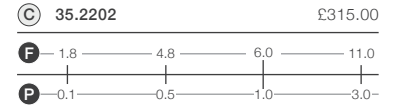

Chrome round slotted click waste included.

Reach: 90mm
Size: 50w x 165h x 120d mm

LUCCA/BATH

Ceramic cartridge.

Reach: 100mm
Size: 230w x 147d x 165h mm

LUCCA/BATH SHOWER MIXER

Ceramic cartridge.

Reach: 100mm
Size: 230w x 147d x 165h mm