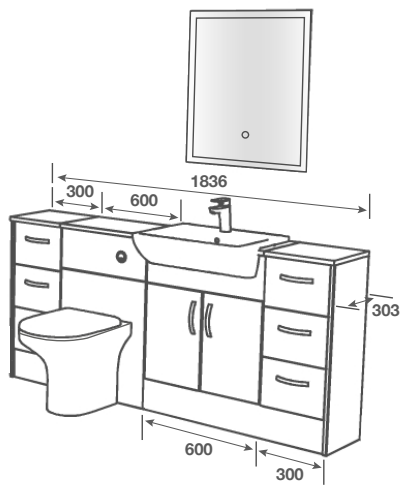

DARK SAPPHIRE/BRECON

ALSO IN
CHILTERN
P87

SOFT
TOUCH
MATT
FINISH

F DARK SAPPHIRE

C ANTHRACITE LINEN

F = FASCIA FINISH C = CARCASS FINISH

ROOM FEATURES

BASIN - Charlotte Semi Recessed

TAP - Cento Basin Chrome

PAN - Denver BTW Pan with Casula Seat

WORKTOP - Cirrus White Calyptstone Aura 18mm

HANDLE - Lucina 160 Chrome

MIRROR - Avelar 600