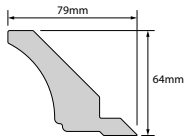

CORNICE 1500mm	CORNICE 3000mm
1500x79x64	3000x79x64
£100.00	£179.00
3012SO	3014SO

● SOLID OAK

VENEERED OAK PLINTH & FLYOVER

150MM 1500MM	150MM 2000MM	150MM 2500MM	250MM 1500MM	250MM 2000MM	250MM 2500MM
1500x150x18	2000x150x18	2500x150x18	1500x250x18	2000x250x18	2500x250x18
£126.00	£153.00	£179.00	£158.00	£168.00	£216.00
6001SO	6002SO	6005SO	3001SO	3002SO	3065SO

● SOLID OAK

VENEERED OAK WORKTOPS

1500MM WORKTOP	2000MM WORKTOP	2500MM WORKTOP	DEEP WORKTOP
1500x310x22	2000x310x22	2500x310x22	640x450x22
£222.00	£270.00	£305.00	£153.00
3003SO	3004SO	3059SO	3086SO

● SOLID OAK

EDGING STRIP

NOTE: This Veneered Oak worktop is supplied finished on all 4 edges.

£6.25 7030SO

1000 x 30mm. Edging strip will always be wider than the product that is being edged. This is for application and trimming to a perfect finish.

SEE PAGES 29_I FOR HANDLES, 29₃ WORKTOPS AND 31_I FOR TAPS.