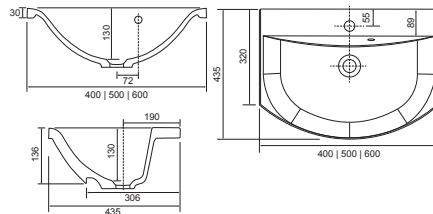

ART

400	37.3173	£305.00
500	37.3113	£320.00
600	37.3095	£360.00

Cast Marble basin. Single tap hole with overflow. These basins sit directly on the carcass. Each basin size is recommended to match the carcass size (i.e 400 basin suits a 400 carcass).