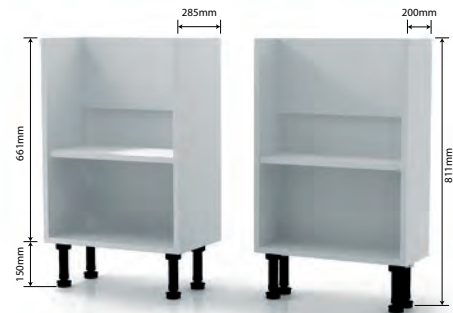

WALL CARCASSES

DESCRIPTION	W X H X D	CODE	PRICE £
150 Wall Carcass	150 x 200 x 661mm	1050	232.00
200 Wall Carcass	200 x 200 x 661mm	1051	236.00
250 Wall Carcass	250 x 200 x 661mm	1063	236.00
300 Wall Carcass	300 x 200 x 661mm	1052	250.00
300 Tall Wall Carcass	300 x 200 x 1222mm	1029	295.00
400 Wall Carcass	400 x 200 x 661mm	1055	315.00
500 Wall Carcass	500 x 200 x 661mm	1053	295.00
500 Vanity Wall Carcass	500 x 130 x 661mm	1058	295.00
500 Tall Wall Carcass	600 x 200 x 1222mm	1060	445.00
500 Tall Wall Carcass Deep	600 x 1222 x 285mm	4060	445.00
600 Wall Carcass	600 x 200 x 661mm	1054	295.00
600 Vanity Wall Carcass	600 x 130 x 661mm	1059	295.00
600 Tall Wall Carcass	600 x 200 x 1222mm	1049	505.00
600 Tall Wall Carcass Deep	600 x 1222 x 285mm	4049	505.00

Carcass Colours - If ordering carcasses separately the colours will need to be specified.

Standard stocked carcass colours are: White (W), Alpine White (AW), Clay (CY), Natural Oak (NO), Titanium (T), Grey Linen (GL), Anthracite Linen (AL).

200mm Open units (1004, 1004s, 4004, 4004s) are available in: White (W), Gloss White (H), Alpine White (AW), Clay (CY), Natural Oak (NO), Grey Linen (GL), Anthracite Linen (AL).

Vanity carcasses are supplied in Grey Linen only.

661MM BASE CARCASSES

(supplied with 150mm leg pack) = 811mm Overall height