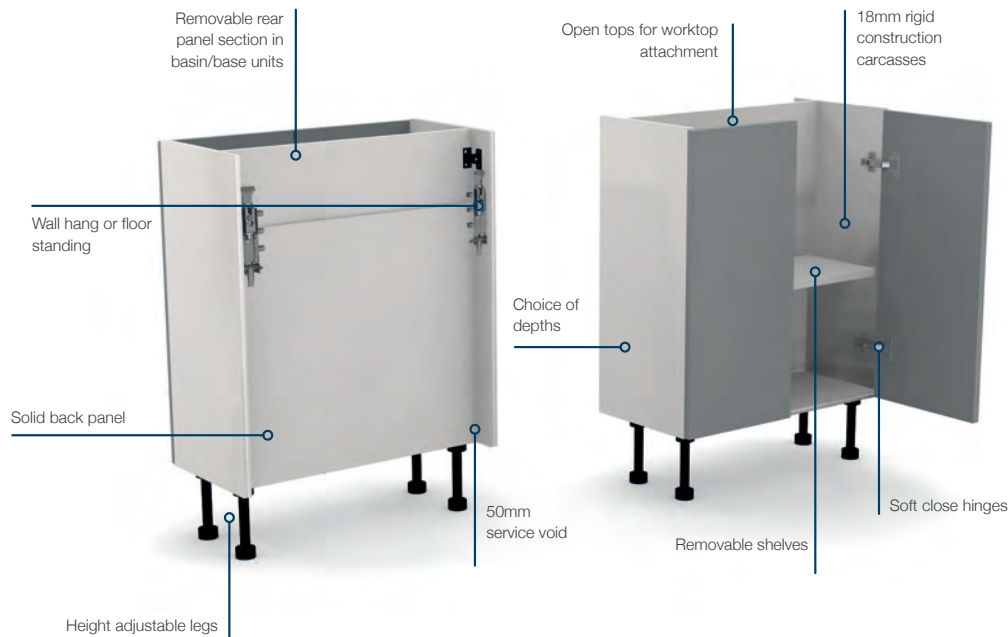

SOLID OAK PRICING

SOLID OAK SPECIFICATIONS

UNIT MATRIX

FOR UNIT DIMENSIONS AND PRICING BREAKDOWN INFORMATION SEE PAGE 329.

1. 500 & 600 Floor Standing WC Unit	6. 800 Washstand Vanity Unit	11. 300 Tall Wall Unit
2. 500, 600 Plinthline WC Unit	7. 150, 200, 250, 300 & 400 One Door Wall Unit	12. 300 Full Door Tall Wall Unit
3. 400 One Door Basin Unit	8. 250 & 300 One Door Mirrored Wall Unit	13. 300 Tall Wall Unit
4. 500, 600 & 700 Basin Unit	9. 400, 500 & 600 Two Door Wall Unit	14. 600 Tall Wall Unit
5. 600 Deep Base/Basin Unit	10. 500 & 600 Two Door Mirrored Wall Unit	15. 200 Toilet Roll Base Unit