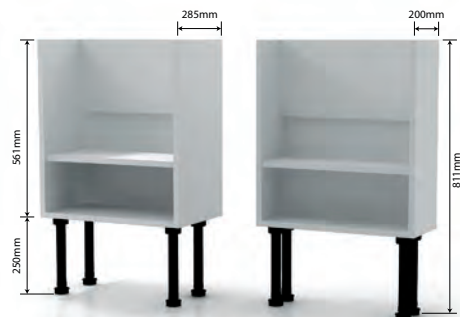

561MM BASE CARCASSES

(supplied with 250mm leg pack) = 811mm Overall height