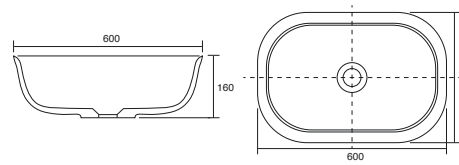

BOURO

470	3584	£348.00
600	3585	£325.00

Cast Marble Basin. No tap hole. No overflow. Suitable for the Deep Base/Basin unit only. These basins will require a freeflow waste, see page **325**.

470 = 470w x 360d x 160h mm
600 = 600w x 360d x 160h mm..