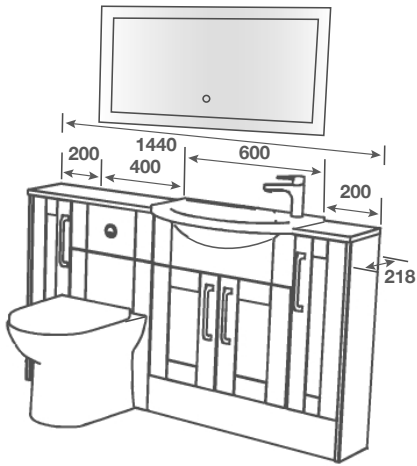

AQUA MIST / CHILTERN

SOFT
TOUCH
MATT
FINISH

F AQUA MIST C GREY LINEN

F = FASCIA FINISH C = CARCASS FINISH

ROOM FEATURES

BASIN - Art 600 Slimline

TAP - Busca Basin Brushed Brass

PAN - Madison BTW Pan with Beechworth Seat

WORKTOP - Polar Quartz Matt Square Edge 22mm

HANDLE - Mirante 128 Brushed Brass

MIRROR - Avelar 1000