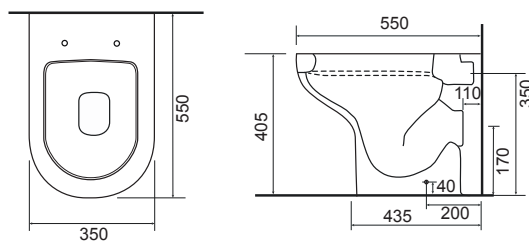

CHARLOTTE

36.9110.01 £591.00

Charlotte BTW Pan with Temora Seat