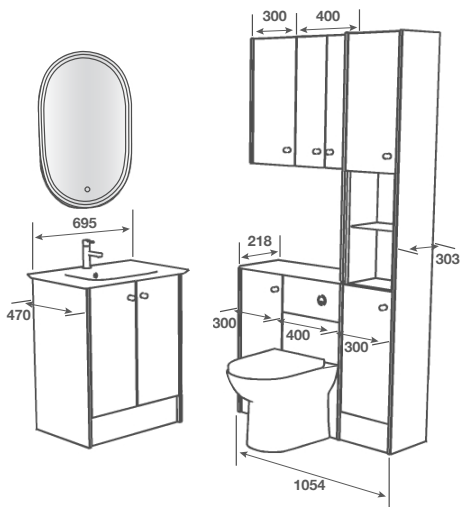

METALLIC SLATE/CHEVIOT

F METALLIC SLATE   **C** TITANIUM   **E** GLASS EFFECT

F = FASCIA FINISH   C = CARCASS FINISH   E = EDGE FINISH

ROOM FEATURES

BASIN - Banari Ceramic Washstand

TAP - Tula Basin Chrome

PAN - Madison BTW Pan with Beechworth Seat

WORKTOP - Nimbus Grey Calypstone Aura 12mm

HANDLE - Lagarto Chrome

MIRROR - Lagoa 800