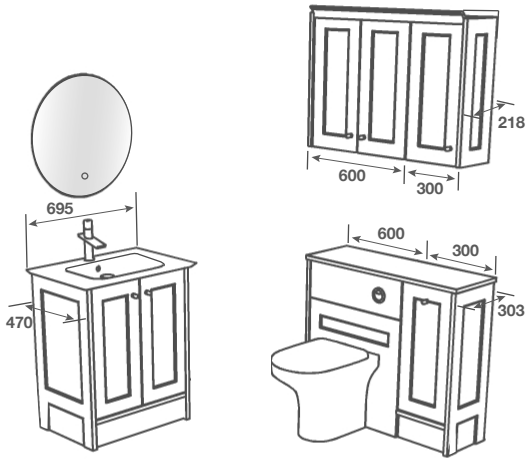

ROOM FEATURES

BASIN - Banari Ceramic Washstand

TAP - Orena Basin Chrome

PAN - Charlotte BTW Pan with Temora Seat

WORKTOP - Stratus White Calypstone Aura 18mm

HANDLE - Morada Chrome

MIRROR - Velas 600

MATT
PAINT
FINISH