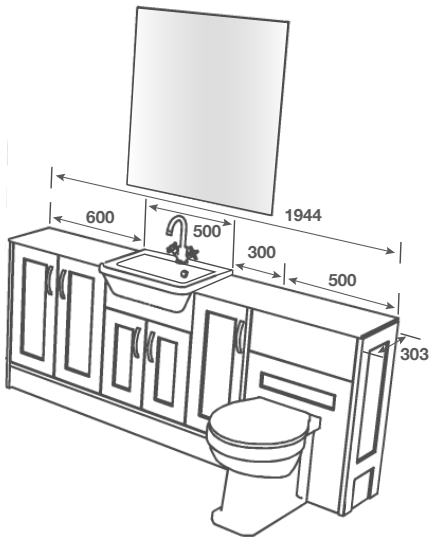

HANDLE - Arinos Stainless Steel

MIRROR - Plain 861mm High x 800mm Wide

MATT
PAINT
FINISH

ALSO IN
KENTMERE
P103

ALSO IN
SELTOR
P137

PENTLAND/SHALE

PENTLAND

F SHALE