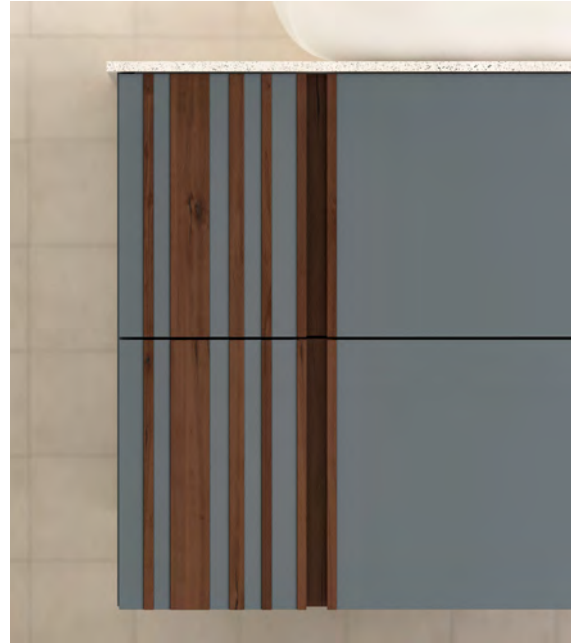

ROOM LOOK

BASIN - Bellanti Sit On Cast

TAP - Busca Tall Brushed Brass

WORKTOP - Grey Terrazzo Calypstone Aura 12mm

MIRROR - Velas 600