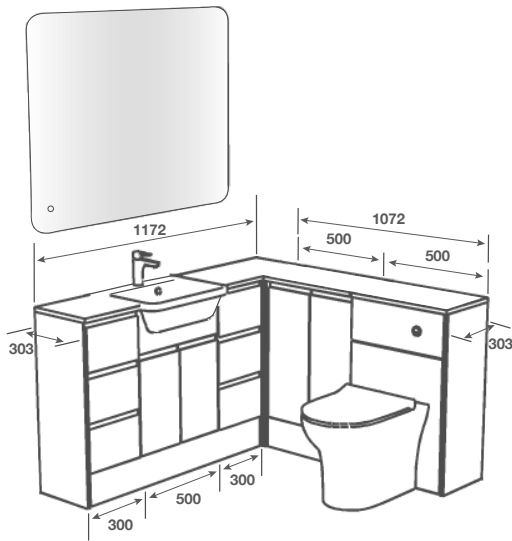

MARITIME BLUE/SELTER

ALSO IN
PENTLAND
P122

MATT
PAINT
FINISH

F MARITIME BLUE   **C** ANTHRACITE LINEN

F = FASCIA FINISH   C = CARCASS FINISH

ROOM FEATURES

BASIN - Elan 500 Semi Recessed

TAP - Eula Basin Brushed Brass

PAN - Cleveland BTW Rimless Pan with Ballina Seat

WORKTOP - Stratus White Calypstone Aura 12mm

MIRROR - Lixa 1200