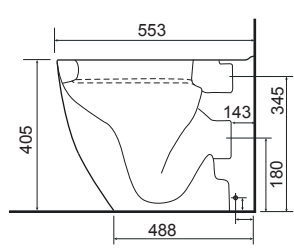

VEGAS

36.9174.01 £405.00

Vegas BTW Pan with Moura Seat.

NEW