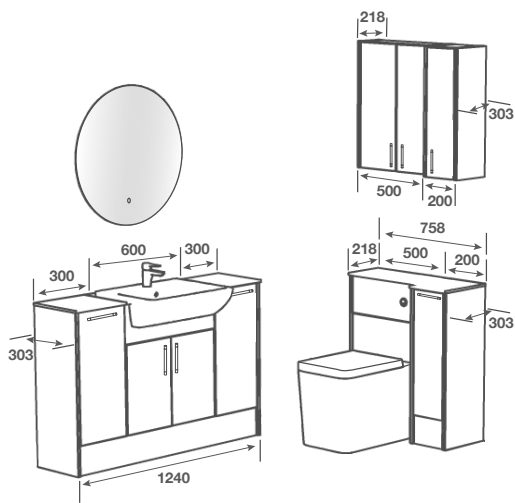

STONE GLOSS/BRECON

HIGH
GLOSS
FINISH

F STONE GLOSS   **C** GREY LINEN

F = FASCIA FINISH   C = CARCASS FINISH

ROOM FEATURES

BASIN - Charlotte Semi Recessed

TAP - Eula Basin Brushed Brass

PAN - Tulsa BTW Pan with Casula Seat

WORKTOP - Stratus White Calypstone Aura 12mm

HANDLE - Furnas Brass

MIRROR - Velas 700