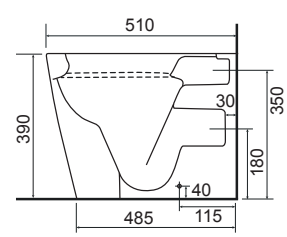

TULSA

36.9105.01 £446.00

Tulsa BTW Pan with Casula Seat.