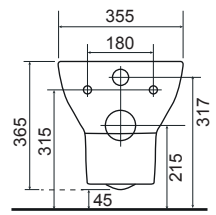

ANNISTON

36.9187.01	£425.00

Anniston WH Rimless Pan with Wingham Seat.