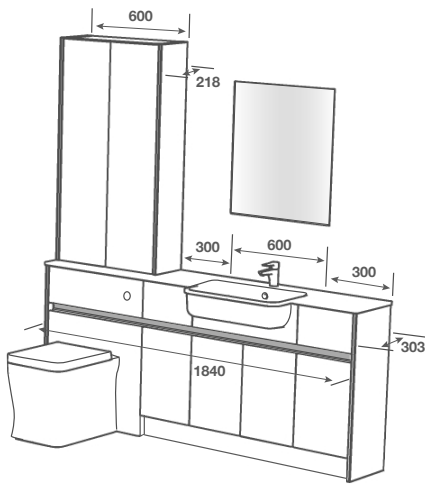

METALLIC SLATE/BOWLAND

F METALLIC SLATE   **C** GREY LINEN   **E** METALLIC SLATE

F = FASCIA FINISH   C = CARCASS FINISH   E = EDGE FINISH

ROOM FEATURES

BASIN - Fontana Wing 1844 RH

TAP - Eula Basin Matt Black

PAN - Denver BTW Pan with Casula Seat

MIRROR - Plain 661mm High x 562mm Wide

HANDLE - Stainless Steel Profile

LIGHTING - LED Strip