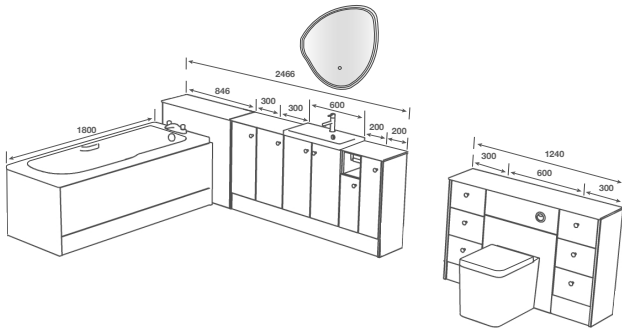

HIGH GLOSS WHITE/BRECON

F HIGH GLOSS WHITE   **C** ALPINE WHITE

F = FASCIA FINISH   C = CARCASS FINISH

ROOM FEATURES

BASIN - Finesse 600 Drop-In

TAP - Tula Basin Chrome

PAN - Tulsa BTW Pan with Casula Seat

WORKTOP - Nimbus Grey Calypstone Aura 12mm

HANDLE - Bonito Chrome

MIRROR - Mouriz 800