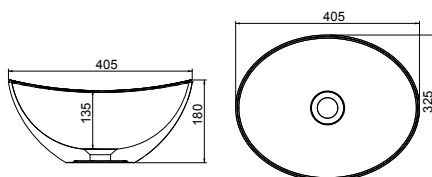

FREMONT BLACK

9114 £380.00

Ceramic basin. No tap hole. No overflow. Suitable for the Deep Base/Basin unit only. This basin will require an unslotted waste, see page 325. 405w x 325d x 180h mm