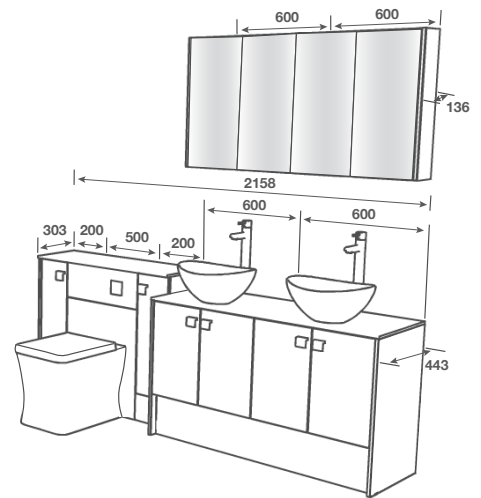

CHEVIOT/FROST GREY

F FROST GREY   **C** TITANIUM   **E** GLASS EFFECT

F = FASCIA FINISH   C = CARCASS FINISH   E = EDGE FINISH

ROOM FEATURES

BASIN - Fremont White Sit-On

TAP - Melfi Tall Chrome

PAN - Denver BTW Pan with Casula Seat

WORKTOP - Black Crystal Calyptstone Aura 12mm

HANDLE - Acari Chrome