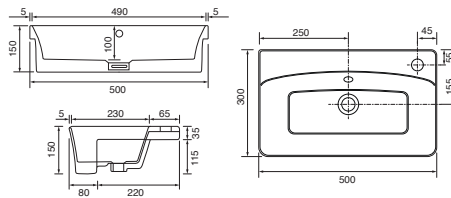

DENVER

37.9075 £245.00

Ceramic basin. Single tap hole with integrated overflow. Suitable for 500, 600 and 700 standard and slimline depth basin units. 500w x 300d mm.