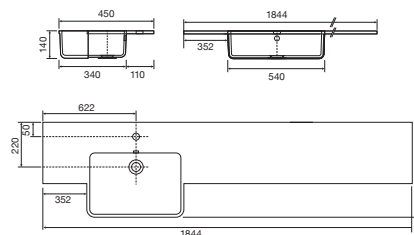

Integrated overflow, no tap hole. Suitable for use with a 1800mm run of furniture. This basin section will only suit a 600 standard carcass size. 1844w x 450d x 15h mm