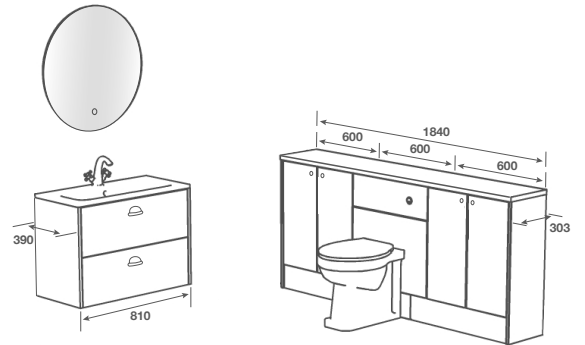

F PEBBLE

C CLAY

F = FASCIA FINISH C = CARCASS FINISH

ROOM FEATURES

BASIN - Idro 800 Cast

TAP - Caprice Basin Matt Black

PAN - Georgia BTW Pan

WORKTOP - Riven Slate Postformed 22mm

HANDLE - Altura Knob Black

MIRROR - Velas 700