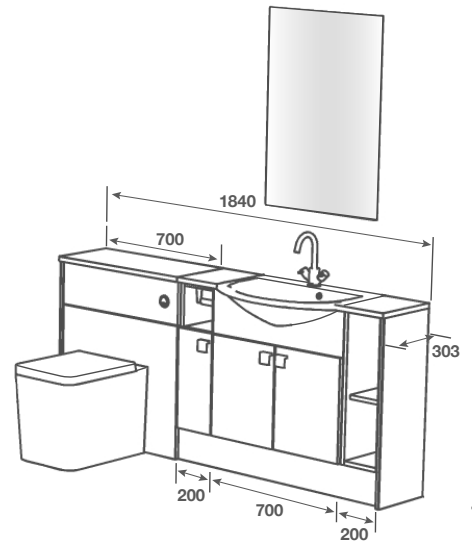

ROOM FEATURES

BASIN - Art 644

TAP - Avola Basin Chrome

PAN - Denver BTW Pan with Casula Seat

WORKTOP - Polar Quartz Matt Postformed 22mm

HANDLE - Altos Chrome

MIRROR - Plain 661mm High x 662mm Wide

SOFT BLACK/BRECON