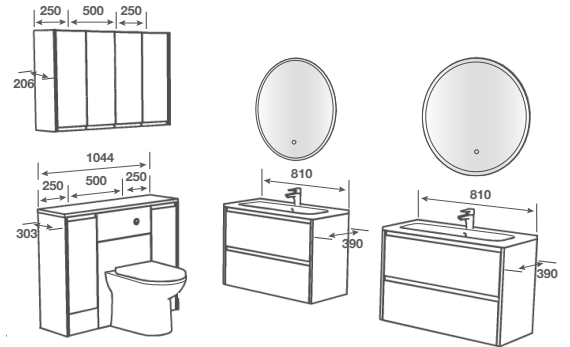

F SLATE   **C** ANTHRACITE LINEN

F = FASCIA FINISH   C = CARCASS FINISH

ROOM FEATURES

BASIN - Ardenza 800 Ceramic

TAP - Eula Basin Brushed Brass

PAN - Madison BTW Pan with Beechworth Seat

WORKTOP - Polar Quartz Matt Square Edge 22mm

MIRROR - Portel 700