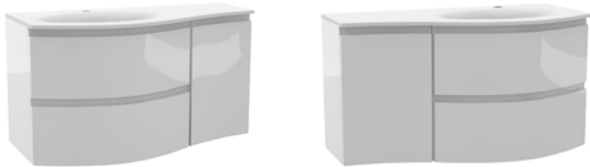

RH - LH VANITY SETS

1040W x 565D x 520H mm	LEFT HAND BOWL CODE	RIGHT HAND BOWL CODE	INC VAT
PORCELAIN WHITE	7878.73	7879.73	£1440.00
CORAL WHITE	7878.57	7879.57	£1440.00
MOONSTONE	7878.59	7879.59	£1440.00
TORTONA OAK	7878.72	7879.72	£1440.00
FIR GREEN	7878.56	7879.56	£1440.00
GRAPHITE	7878.64	7879.64	£1440.00
EMBER GLOSS	7878.76	7879.76	£1440.00