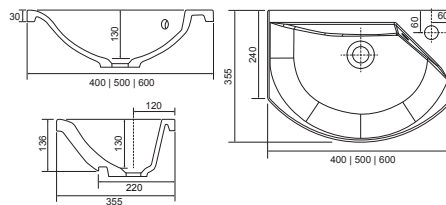

ART SLIMLINE

SL 400	37.3174	£305.00
SL 500	37.3114	£320.00
SL 600	37.3096	£360.00

Cast Marble basin. Single tap hole with overflow right hand side only. These basins sit directly on the carcass. Each basin size is recommended to match the carcass size (i.e 400 slimline basin suits a 400 slimline carcass).