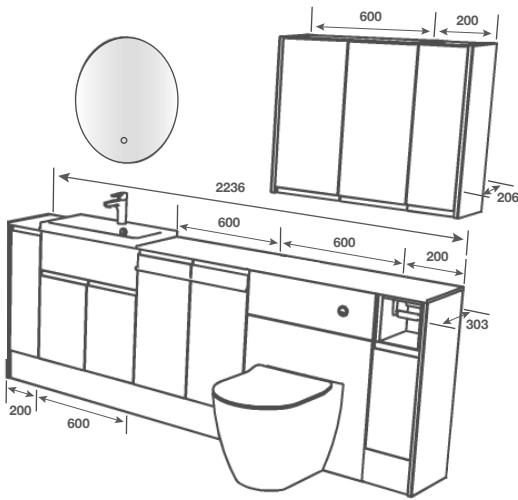

PEARL/SELTHER

F PEARL   **C** WHITE

F = FASCIA FINISH   C = CARCASS FINISH

ROOM FEATURES

BASIN - Finesse 600 Sit-in

TAP - Busca Basin Matt Black

PAN - Aurora BTW Pan with Casula Seat

WORKTOP - White Terrazzo Calypstone Aura 12mm

MIRROR - Velas 600