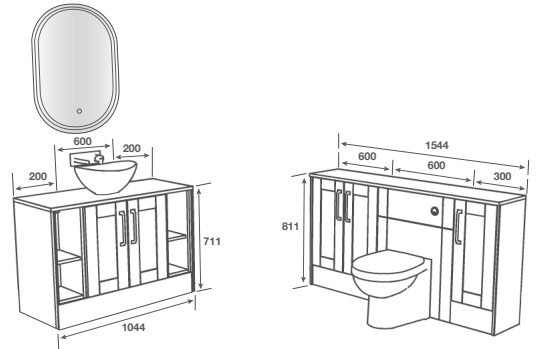

TAP - Lori Wall Mounted Basin Chrome

PAN - Portland BTW Pan with Glenbrook Seat

WORKTOP - White Crystal Calyptstone Aura 18mm

HANDLE - Vitoria Stainless Steel Effect

MIRROR - Lagoa 800

CHILTERN PRICING

HOW TO ORDER