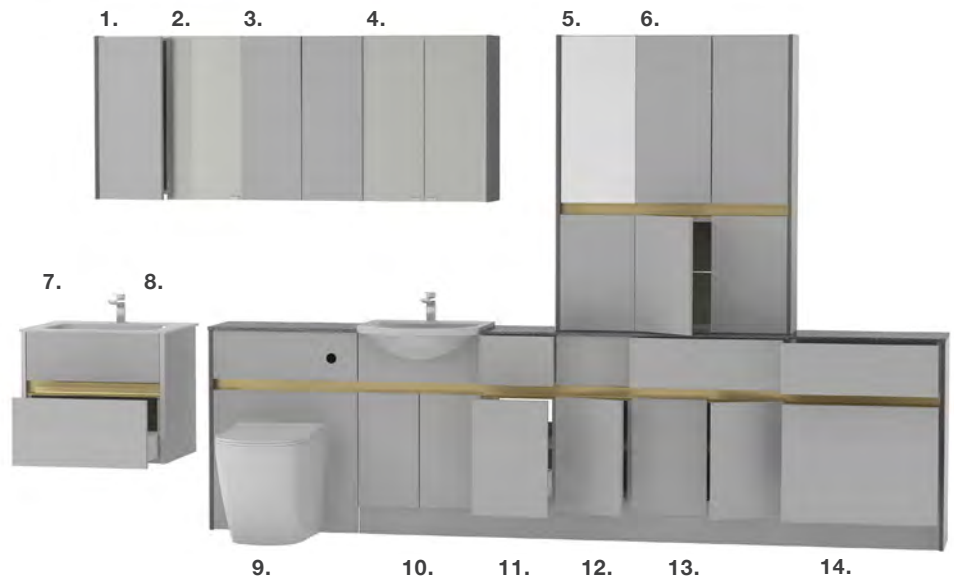

UNIT MATRIX

For unit dimensions and pricing breakdown information see page 329.

1. 250 & 300 One Door Wall Unit
2. 250 & 300 One Door Mirrored Wall Unit
3. 500 & 600 Two Door Wall Unit
4. 500 & 600 Two Door Mirrored Wall Unit
5. 300 Tall Wall Unit
6. 600 Tall Wall Unit
7. 600 & 800 One Drawer Vanity Unit
8. 600 & 800 Two Drawer Vanity Unit
9. 500 & 600 WC Unit
10. 500 & 600 Basin Unit
11. 300 Two Drawer Base Unit
12. 200 & 300 One Door/One Drawer Base Unit
13. 600 Two Door/One Drawer Base Unit
14. 600 Two Drawer Base Unit