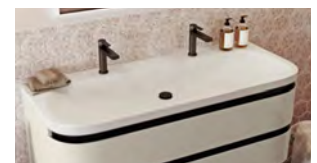

SIZE	CODE	INC VAT
1200 x 500 x 35mm	3567	£560.00

Please note: The 1200mm basin comes drilled for two taps into a single large bowl.

All Diamante units come pre-assembled with high performance soft-close drawer runners and fittings. Vanity furniture should only be installed in a well ventilated environment as wood-based furniture is not suitable for installation in wetrooms. 5-Year Guarantee (T&Cs apply)

All prices include VAT