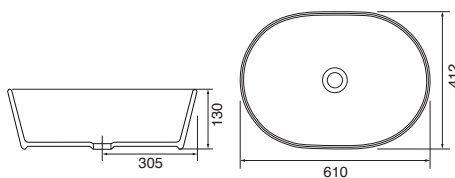

ONTARIO

9168 £162.00

Ceramic basin. No tap hole. No overflow. Suitable for the Deep Base/Basin unit only. This basin will require an unslotted waste, see page 325. 610w x 412d x 130h mm