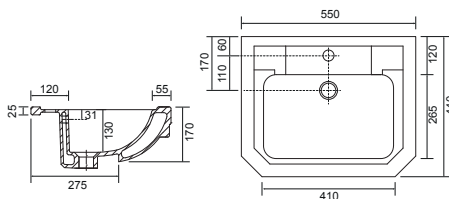

KEYS:
CE CERAMIC
CM CAST MARBLE

SEMI RECESSED BASINS

GEORGIA

37.9171 £245.00

Ceramic basin. Single tap hole with overflow. Suitable for 600 and 700 standard depth basin units only. 550w x 440d mm.