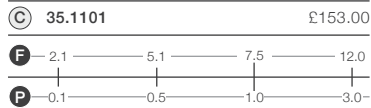

MELFI/BASIN

Chrome round slotted click waste included.

Reach: 113mm
Size: 54w x 147h x 151d mm