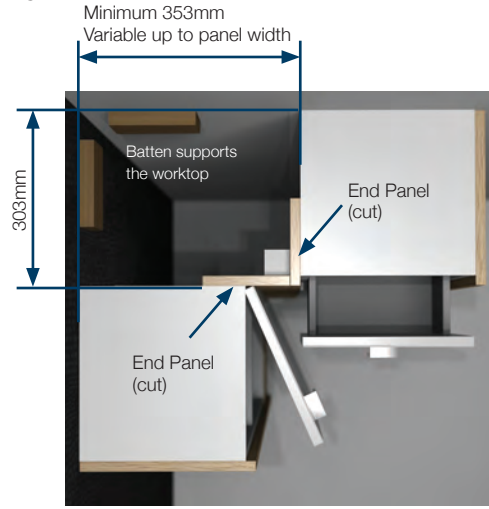

Layout 2: Variable.
Suitable for drawers (Using end panels in corners).