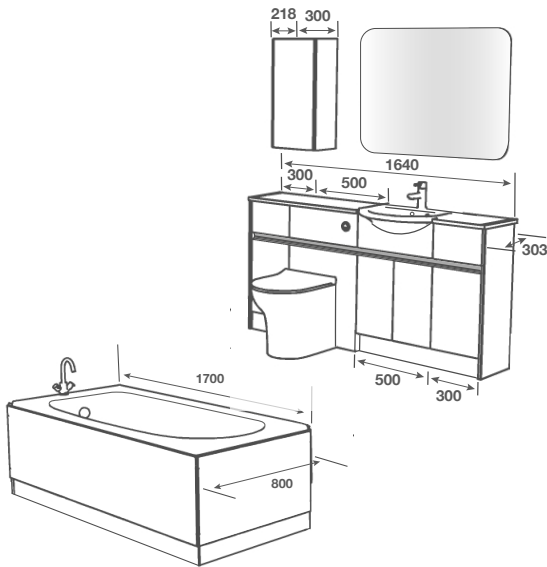

SEA BREEZE/BOWLAND

GLOSS
METALLIC
FINISH

GLASS
EFFECT
EDGING

F SEA BREEZE   **C** GREY LINEN   **E** GLASS EFFECT

F = FASCIA FINISH   C = CARCASS FINISH   E = EDGE FINISH

ROOM FEATURES

BASIN - Art 500

TAP - Melfi Basin Chrome

PAN - Cleveland BTW Rimless Pan with Ballina Seat

WORKTOP - Cirrus White Calyptstone Aura 12mm

HANDLE - Stainless Steel Profile

MIRROR - Mora 950