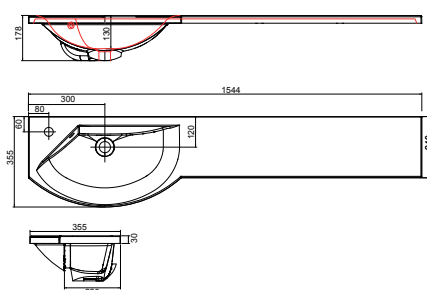

37.3195 £575.00

Single tap hole with integrated overflow. This basin section will only suit a 600 standard carcass size. 1244w x 435d x 30h mm

37.3196 £575.00

Single tap hole with integrated overflow. This basin section will only suit a 600 standard carcass size. 1244w x 435d x 30h mm

ART 1544MM LEFT HAND SLIMLINE