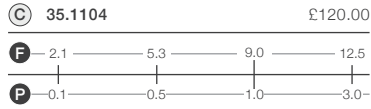

Chrome round slotted click waste included.

Reach: 90mm
Size: 50w x 165h x 120d mm

LUCCA/BATH

Ceramic cartridge.

Reach: 100mm
Size: 230w x 147d x 165h mm

LUCCA/BATH SHOWER MIXER

Ceramic cartridge.

Reach: 100mm
Size: 230w x 147d x 165h mm