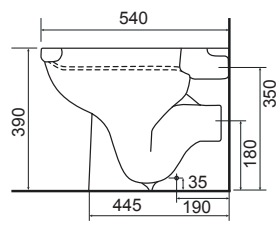

MADISON

36.9161.01 £380.00

Madison BTW Pan with Beechworth Seat.