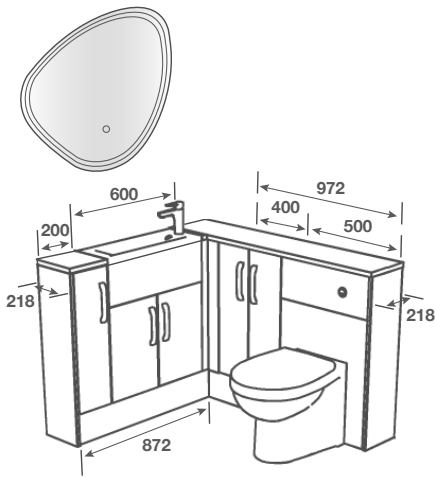

ROOM FEATURES

BASIN - Finesse 600 Slimline Drop-in

TAP - Busca Basin Matt Black

PAN - Portland BTW Pan with Glenbrook Seat

WORKTOP - Grey Terrene Square Edge 22mm

HANDLE - Catarina Black

MIRROR - Mouriz 800