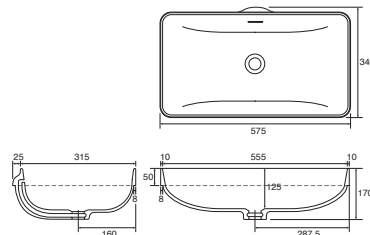

SIT-IN BASIN

PALMDALE

3505	£226.00

Cast Marble Basin. No tap hole. Integrated basin overflow. Suitable for the Deep base/basin units only. 575w x 340d x 50h mm.