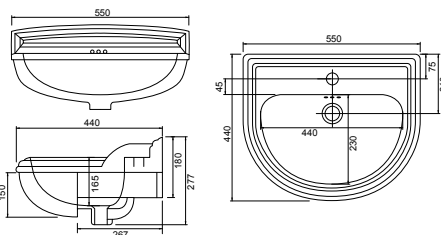

OAKLAND

37.9019 £222.00

Ceramic basin. Single tap hole with integrated overflow. Suitable for 600 and 700 standard depth basin units only. 550w x 440d mm.