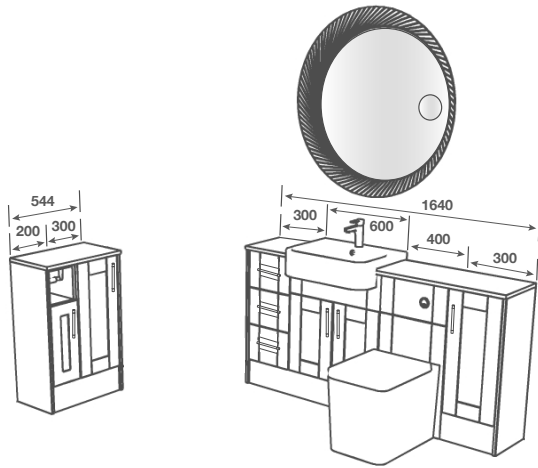

SOFT GRAPHITE/CHILTERN

ALSO IN
BRECON
P37

SOFT
TOUCH
MATT
FINISH

F SOFT GRAPHITE   **C** ANTHRACITE LINEN

F = FASCIA FINISH   C = CARCASS FINISH

ROOM FEATURES

BASIN - Tulsa Semi Recessed

TAP - Busca Basin Brushed Brass

PAN - Tulsa BTW Pan with Casula Seat

WORKTOP - Cirrus White Calyptstone Aura 18mm

HANDLE - Furnas Brushed Brass

MIRROR - Orba 1000