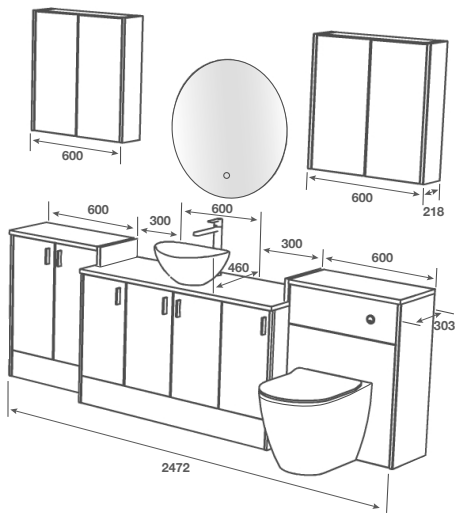

BASALT MIST / BRECON

MATT
FINISH

F BASALT MIST

C BASALT MIST

F = FASCIA FINISH C = CARCASS FINISH

ROOM FEATURES

BASIN - Fremont White Sit-On

TAP - Lori Tall Basin Chrome

PAN - Aurora BTW Pan with Collerina Seat

WORKTOP - Cirrus White Calypstone Aura 18mm

HANDLE - Felinto Stone

MIRROR - Velas 700