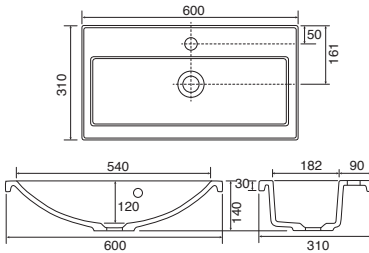

FINESSE 600

3080 £290.00

Cast Marble Basin. Single tap hole with overflow. Suitable for the 600 base/basin units only. 600w x 310d mm.