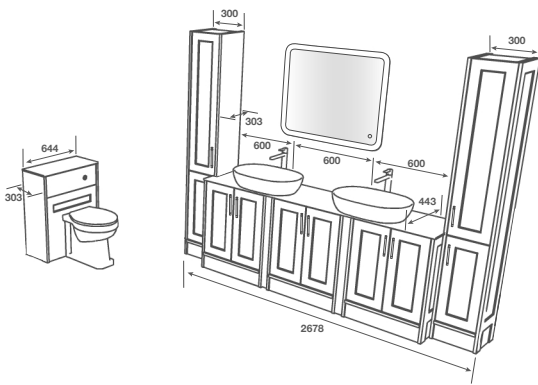

MARITIME BLUE/PENTLAND

ALSO IN
SELTHER
P140

MATT
PAINT
FINISH

F MARITIME BLUE   **C** NATURAL OAK

F = FASCIA FINISH   C = CARCASS FINISH

ROOM FEATURES

BASIN - Ontario Sit-On

TAP - Lori Tall Basin Chrome

PAN - Georgia BTW Pan

WORKTOP - Cirrus White Calypstone Aura 12mm

HANDLE - Furnas Brushed Nickel

MIRROR - Mora 1410