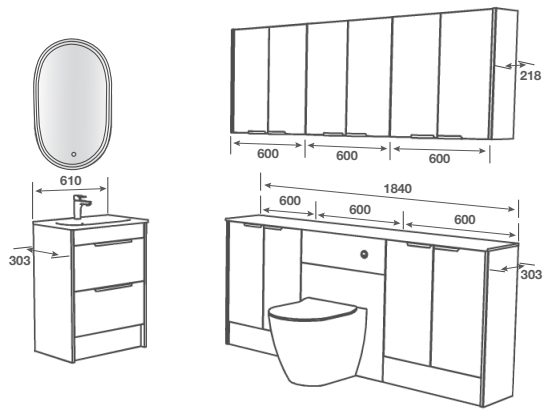

SEA BREEZE/CHEVIOT

GLASS
EFFECT
EDGING

GLOSS
METALLIC
FINISH

F SEA BREEZE   **C** TITANIUM   **E** GLASS EFFECT

F = FASCIA FINISH   C = CARCASS FINISH   E = EDGE FINISH

ROOM FEATURES

BASIN - Idro 600 Cast

TAP - Busca Basin Matt Black

PAN - Aurora BTW Pan with Collerina Seat

WORKTOP - White Crystal Calypstone Aura 18mm

HANDLE - Barretos Black

MIRROR - Lagoa 800

LIGHTING - Sargasso Plinth Lighting