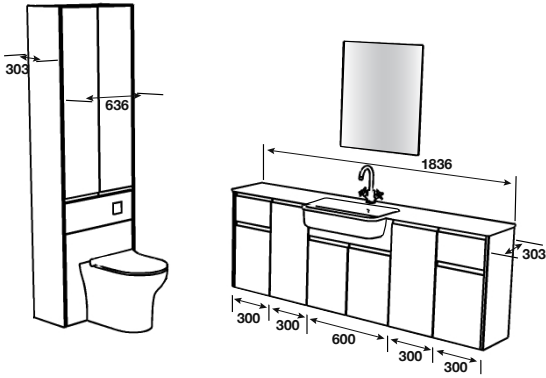

TAP - Imola Basin Chrome

PAN - Cleveland BTW Rimless Pan with Ballina Seat

MIRROR - Plain 661mm High x 562mm Wide

MATT
PAINT
FINISH

NEW
FINISH

ALSO IN
KENTMERE
P105

ALSO IN
PENTLAND
P121

SELTER/SPRUCE