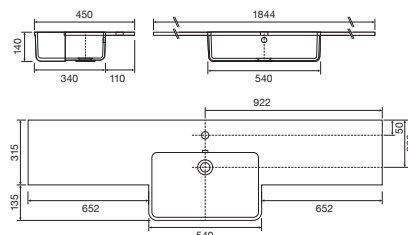

Integrated overflow. Suitable for use with a 1800mm run of furniture. This basin section will only suit a 600 standard carcass size. 1844w x 450d x 15h mm