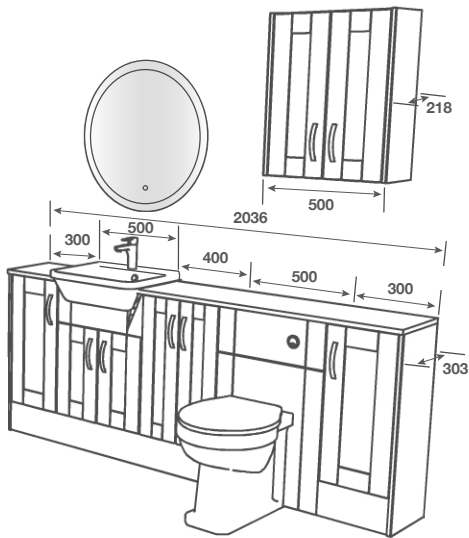

ROOM FEATURES

BASIN - Elan 500 Semi Recessed

TAP - Busca Basin Brushed Brass

PAN - Georgia BTW Pan

WORKTOP - Grey Terrene Square Edge 22mm

HANDLE - Furnas Brass

MIRROR - Portel 700

SOFT TOUCH
MATT FINISH