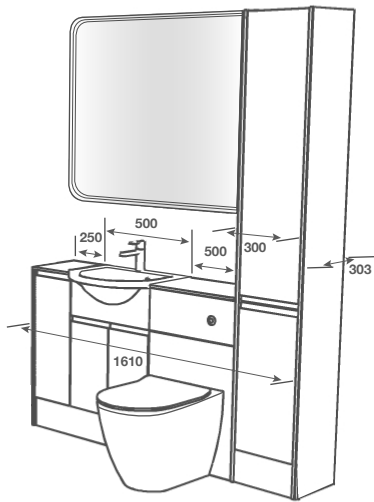

PAN - Aurora BTW Pan with Collerina Seat

WORKTOP - Cirrus White Calypstone Aura 12mm

MIRROR - Lixa 1200

MATT
PAINT
FINISH

ALSO IN
PENTLAND
P119

ALSO IN
KENTMERE
P103

SELTTER/SHALE

SELTTER