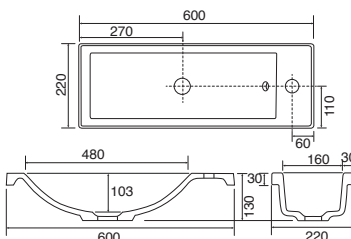

FINESSE 600 SLIMLINE

3090 £290.00

Cast Marble Basin. Single tap hole with overflow. Reversible left/right basin positioning. Suitable for the 600 slimline base/basin units only. 600w x 220d mm.