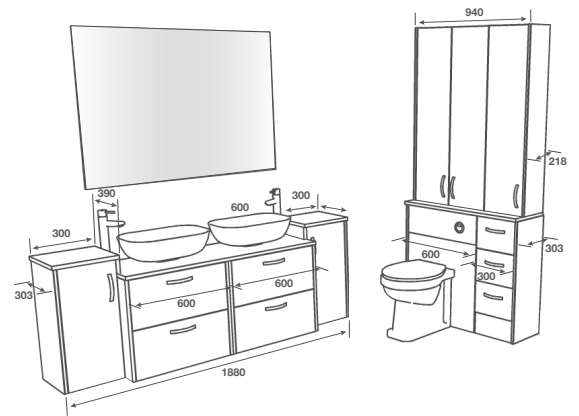

HANDLE - Lorena Chrome

MIRROR - Plain 861mm High x 1200mm Wide

LIGHTING - LED Strip

CHEVIOT PRICING

MATCHING EDGING

Hard-wearing PVC edge to match the face finish exactly.

GLASS EFFECT EDGING

The unique PVC edging to enhance the look of the polished acrylic fascia.