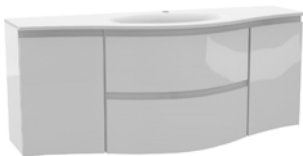

DOUBLE WING VANITY SETS

1375W x 565D x 520H mm	CODE	INC VAT
PORCELAIN WHITE	7880.73	£1940.00
CORAL WHITE	7880.57	£1940.00
MOONSTONE	7880.59	£1940.00
TORTONA OAK	7880.72	£1940.00
FIR GREEN	7880.56	£1940.00
GRAPHITE	7880.64	£1940.00
EMBER GLOSS	7880.76	£1940.00