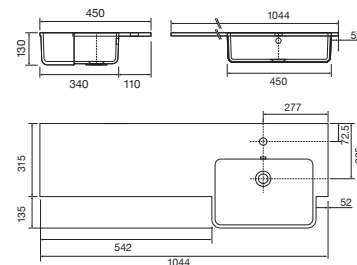

Integrated overflow, no tap hole. Suitable for use with a 1000mm run of furniture. This basin section will only suit a 500 standard carcass size. 1044w x 450d x 15h mm