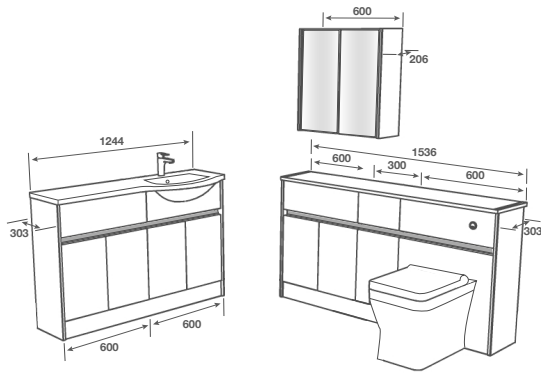

ROOM FEATURES

BASIN - Art Wing 1244 RH

TAP - Busca Basin Brushed Brass

PAN - Denver BTW Pan with Kempsey Seat

WORKTOP - Cirrus White Calyptstone Aura 18mm

HANDLE - Brushed Brass Profile

MIRROR - Lixa 1200

LIGHTING - LED Strip