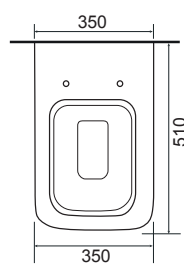

TULSA

36.9105.01 £446.00

Tulsa BTW Pan with Casula Seat.