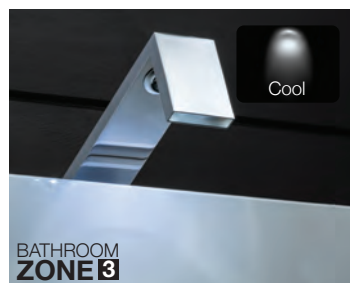

ARAL

3923 £141.00

W40 x D160 x H70 mm
2x1.2W • Transformer Included • IP21