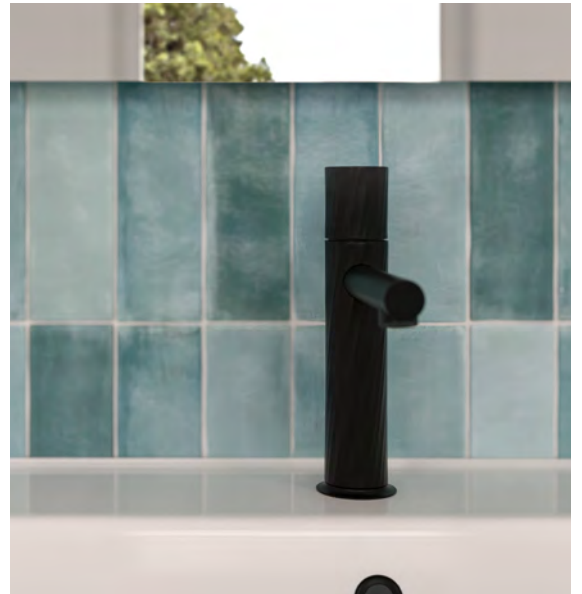

MINORI/AEGEAN BLUE

MINORI

F AEGEAN BLUE

F = FASCIA FINISH

ROOM LOOK

BASIN - Pessina 600 Ceramic

TAP - Fiera Basin Black

MIRROR - Avelar 600