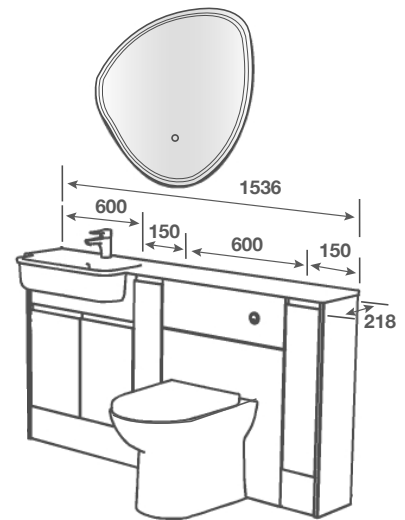

MATT
PAINT
FINISH

ALSO IN
PENTLAND
P119

ALSO IN
KENTMERE
P103

SELTTER/SHALE

SELTTER

F SHALE

C CLAY

F = FASCIA FINISH C = CARCASS FINISH

ROOM FEATURES

BASIN - Fontana Wing 1544 Left Hand Bowl

TAP - Eula Basin Brushed Brass

PAN - Madison BTW Pan with Beechworth Seat

MIRROR - Mouriz 800