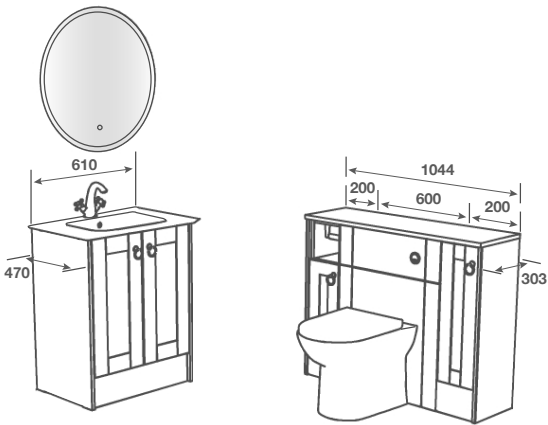

CONTOUR BLUE ASH/CHILTERN

F CONTOUR BLUE ASH   **C** GREY LINEN

F = FASCIA FINISH   C = CARCASS FINISH

ROOM FEATURES

BASIN - Banari Ceramic Washstand

TAP - Caprice Basin Brushed Brass

PAN - Madison BTW Pan with Beechworth Seat

WORKTOP - Cirrus White Calypstone Aura 18mm

HANDLE - Campina Brushed Brass

MIRROR - Portel 700