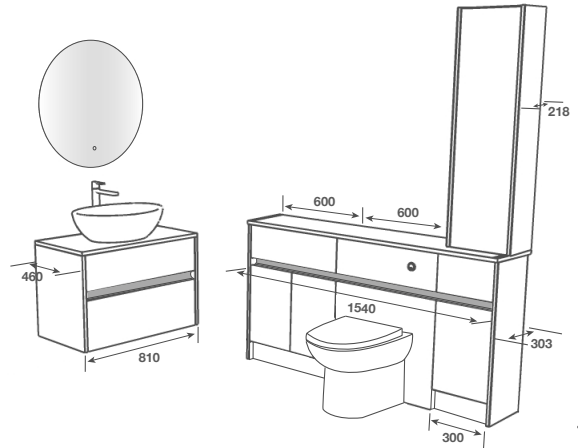

TAP - Lori Tall Basin Chrome

PAN - Madison BTW Pan with Beechworth Seat

WORKTOP - Cirrus White Calypstone Aura 18mm

MIRROR - Velas 700

HANDLE - Brushed Brass Profile

LIGHTING - LED Strip

SEA BREEZE/BOWLAND

GLOSS
METALLIC
FINISHGLASS
EFFECT
EDGING