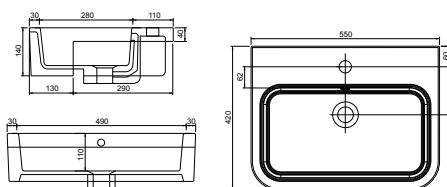

OAKLAND

37.9019 £222.00

Ceramic basin. Single tap hole with integrated overflow. Suitable for 600 and 700 standard depth basin units only. 550w x 440d mm.

PORTLAND

37.9099 £145.00

Ceramic basin. Single tap hole with integrated overflow. Suitable for 600 and 700 standard depth basin units only. 560w x 480d mm.