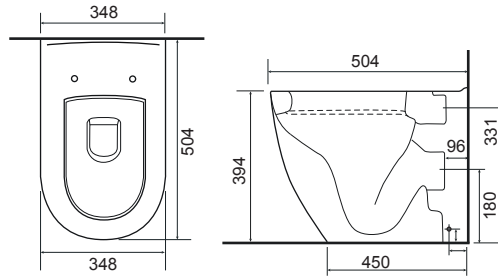

CLEVELAND

36.9179.01 £430.00

Cleveland BTW Rimless Pan with Ballina Seat.