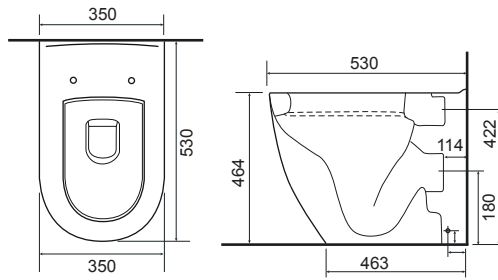

CLEVELAND - COMFORT HEIGHT

36.9181.01 £455.00

Cleveland BTW Comfort Height Rimless Pan with Ballina Seat.