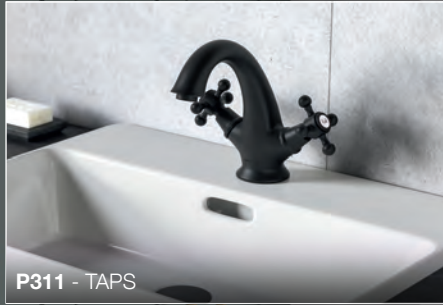

P293 - WORKTOPS