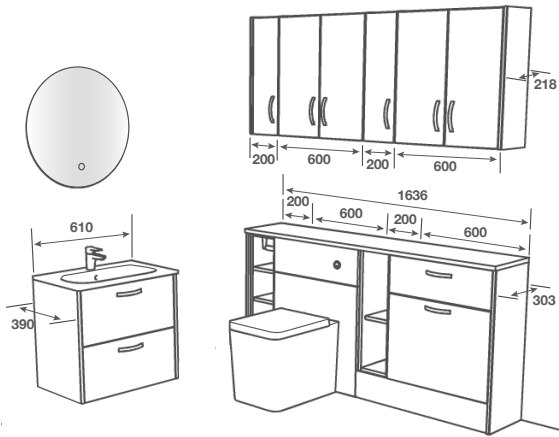

CLAY GLOSS/BRECON

HIGH
GLOSS
FINISH

F CLAY GLOSS   **C** CLAY

F = FASCIA FINISH   C = CARCASS FINISH

ROOM FEATURES

BASIN - Idro 600 Cast

TAP - Eula Basin Matt Black

WORKTOP - Black Terrene Square Edge 22mm

HANDLE - Catarina Black

MIRROR - Velas 600