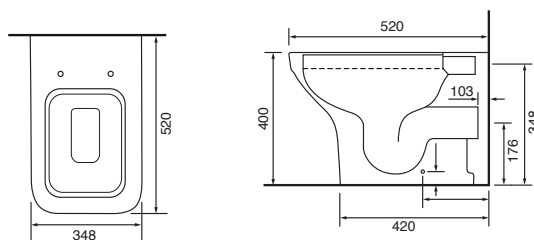

DANBURY

36.9176.01 £420.00

Danbury BTW Pan with Tullamore Seat.

NEW