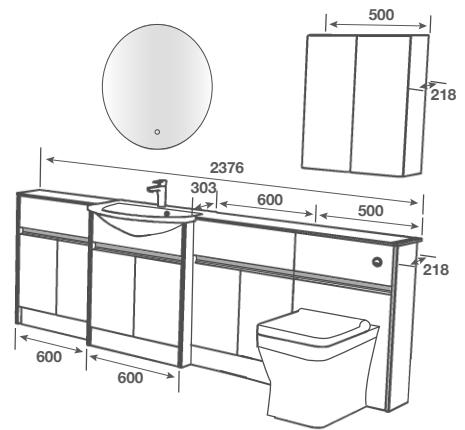

BOWLAND/FROST GREY

F FROST GREY   **C** GREY LINEN   **E** GLASS EFFECT

F = FASCIA FINISH   C = CARCASS FINISH   E = EDGE FINISH

ROOM FEATURES

BASIN - Shoulder Art 644

TAP - Busca Basin Matt Black

PAN - Denver BTW Pan with Kempsey Seat

WORKTOP - Stratus White Calypstone Aura 18mm

MIRROR - Velas 700

HANDLE - Matt Black Profile

LIGHTING - LED Strip