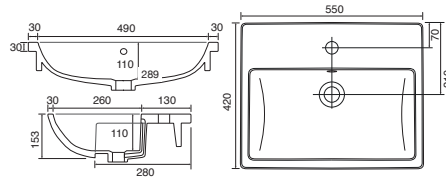

CHARLOTTE

37.9112 £355.00

Ceramic basin. Single tap hole with overflow. Suitable for the 600 and 700 standard depth basin units only. 550w x 420d mm.