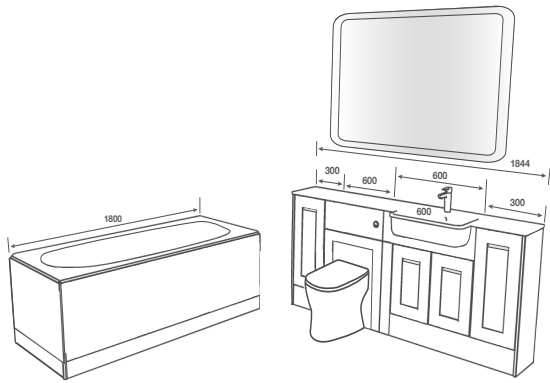

LAGOON MIST / KENTMERE

ALSO IN
PENTLAND
P120

ALSO IN
SELTER
P138

DUE
IN
APRIL
2023

MATT
PAINT
FINISH

F LAGOON MIST   **C** GREY LINEN   **E** LAGOON MIST

F = FASCIA FINISH   C = CARCASS FINISH   E = EDGE FINISH

ROOM FEATURES

BASIN - Fontana 1844 Right Hand Bowl

TAP - Aquila Chrome

PAN - Cleveland BTW

MIRROR - Mora 1410