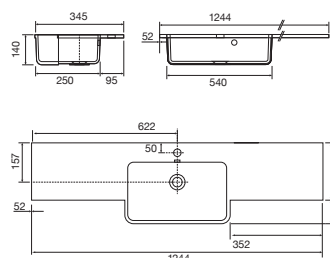

1544 - LEFT HAND

37.3603 £830.00