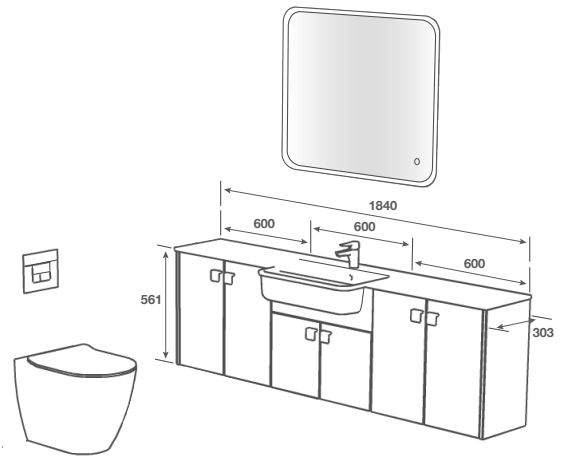

MATT
FINISH

ALSO IN
CHILTERN
P82

ALSO IN
BOWLAND
P12

ALSO IN
CHEVIOT
P56

BRECON

BRECON/SLATE MIST

F SLATE MIST   **C** CLAY

F = FASCIA FINISH   C = CARCASS FINISH

ROOM FEATURES

BASIN - Fontana Wing 1844 Central Bowl

TAP - Eula Basin Chrome

PAN - Aurora BTW Pan with Collerina Seat

HANDLE - Acari Chrome

MIRROR - Mora 1410

LIGHTING - LED Strip