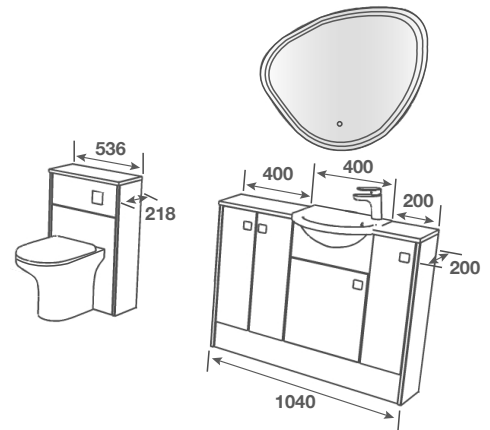

F DUSKY BLUE C CLAY

F = FASCIA FINISH C = CARCASS FINISH

ROOM FEATURES

BASIN - Art 400 Slimline

TAP - Cento Basin Chrome

PAN - Charlotte BTW Pan with Temora Seat

WORKTOP - Grey Terrazzo Calyptstone Aura 18mm

HANDLE - Tucano Chrome

MIRROR - Mouriz 800