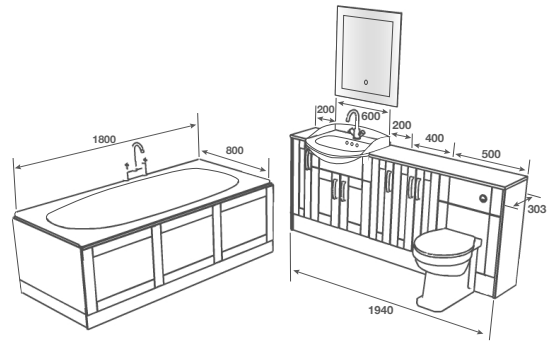

F CONTOUR DUSK GREY   **C** GREY LINEN

F = FASCIA FINISH   C = CARCASS FINISH

ROOM FEATURES

- BASIN - Oakland Semi Recessed
- TAP - Avola Basin Chrome
- PAN - Georgia BTW Pan
- WORKTOP - Polar Quartz Matt Square Edge 22mm
- HANDLE - Lorena Chrome
- MIRROR - Avelar 600