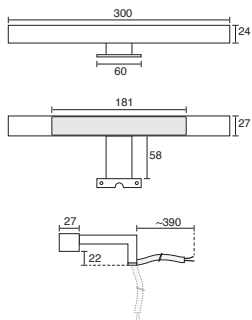

ARAL

3923 £141.00

W40 x D160 x H70 mm
2x1.2W • Transformer Included • IP21