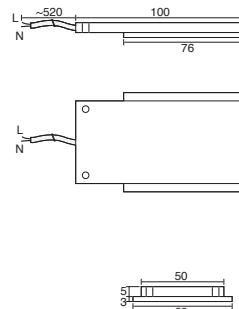

What is an LED Lighting Strip?

Supplied in 3 popular length kits, these lighting strips can be cut to fit any size of unit. The special 3M self-adhesive backing tape will enable you to stick them to almost any surface with ease.

Kits include a 12v Adapter/LED Driver

LED LIGHTING STRIPS

0.5 METRE

3927 £70.00

1 METRE

3928 £85.00

2 METRE

3929 £115.00

6w/M. 325lm/M. 3500K LED. LED Driver IP20.
Integrated LEDs 5mm wide. Cool Light.
Supplied with 12v LED Driver.