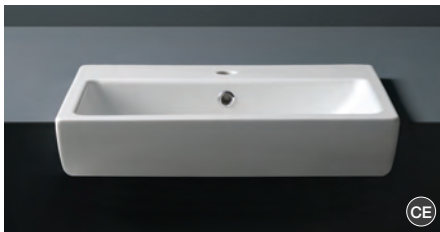

CHARLOTTE

37.9112 £355.00

Ceramic basin. Single tap hole with overflow. Suitable for the 600 and 700 standard depth basin units only. 550w x 420d mm.