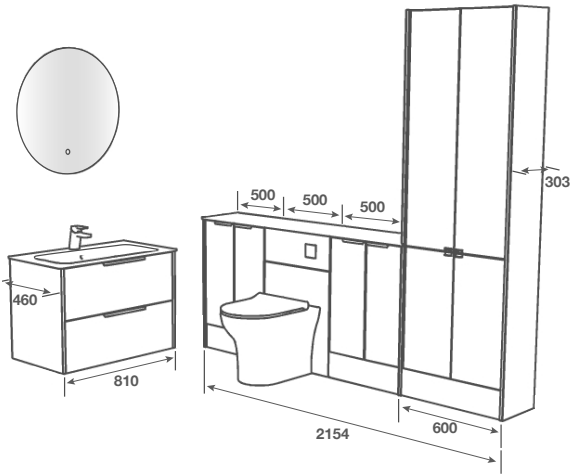

SOFT BLACK/BRECON

SOFT
TOUCH
MATT
FINISH

F SOFT BLACK

C ANTHRACITE LINEN

F = FASCIA FINISH C = CARCASS FINISH

ROOM FEATURES

BASIN - Ardenza 800 Ceramic

TAP - Olite Basin Chrome

PAN - Cleveland BTW Rimless Pan with Ballina Seat

WORKTOP - White Crystal Calypstone Aura 12mm Worktop

HANDLE - Barretos Chrome

MIRROR - Velas 700