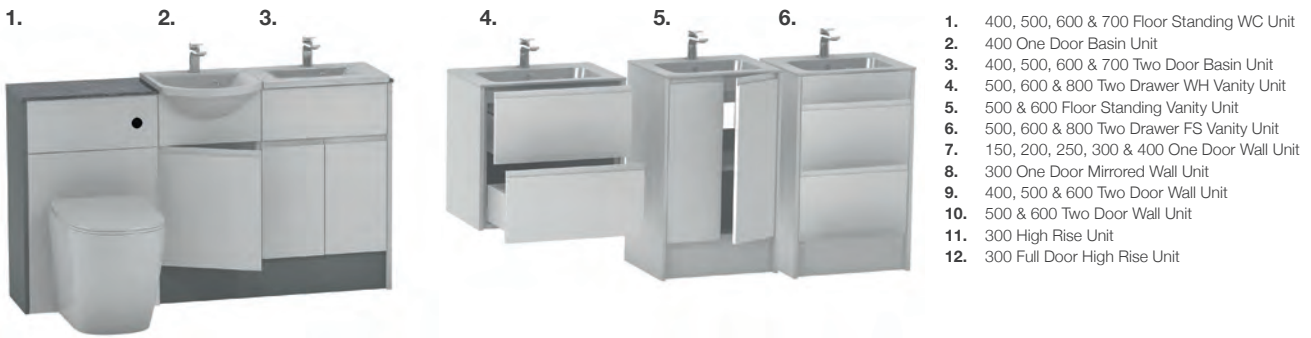

SELTER PRICING

CARCASS KEYS:

- W WHITE
- CY CLAY

- GL GREY LINEN
- AL ANTHRACITE LINEN

Ⓒ = CARCASS

FINISH CODE	C
PAGE NUMBER	
FINISH NAME	

HOW TO ORDER

When ordering, the two asterisks (**) shown after the product code must be replaced by the Letter Code representing the door style and finish required. These Letter Codes are shown at the top of each pricing page in the range, and listed below.

Example:

The WC unit shown below in the example, if required in Selter Pearl should be ordered as: **4226ST** **PL** This will ensure the correct fascia panels will be added automatically to your order.

Alternatively, all components can be ordered separately using the Breakdown Codes listed alongside the prices. In this instance both the carcass finish code and fascia finish codes will need to be specified.

EXAMPLE	SIZE (W X D X H)	PRODUCT CODE	££££	Carcass	Upper Panel	Lower Panel
	500 x 218 x 811	4226ST**	££££	4062s	2010	5031
500 x 303 x 811	4426ST**	££££	4062	2010	5031	

SELTER - ST
PEARL - **PL**
OYSTER - OR

PORTLAND STONE - PS
SHALE - SE

LAGOON MIST - LM
SPRUCE - SU

MARITIME BLUE - MT
SLATE - ST

UNIT MATRIX

FOR UNIT DIMENSIONS AND PRICING
BREAKDOWN INFORMATION SEE PAGE 329.

1. 400, 500, 600 & 700 Floor Standing WC Unit
2. 400 One Door Basin Unit
3. 400, 500, 600 & 700 Two Door Basin Unit
4. 500, 600 & 800 Two Drawer WH Vanity Unit
5. 500 & 600 Floor Standing Vanity Unit
6. 500, 600 & 800 Two Drawer FS Vanity Unit
7. 150, 200, 250, 300 & 400 One Door Wall Unit
8. 300 One Door Mirrored Wall Unit
9. 400, 500 & 600 Two Door Wall Unit
10. 500 & 600 Two Door Wall Unit
11. 300 High Rise Unit
12. 300 Full Door High Rise Unit

13. 300 One Door Tall Wall Unit
14. 500 & 600 Two Door Tall Wall Unit
15. 200 Toilet Roll Base Unit
16. 200 Open Base Unit
17. 200 Pull Out Toilet Roll Base Unit
18. 300 Laundry Base Unit
19. 300 Drawerline Unit
20. 300 Three Drawer Unit
21. 150, 200, 250, 300 & 400 One Door Base Unit
22. 400, 500 & 600 Two Door Base Unit