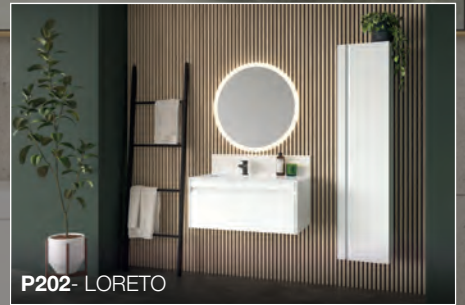

P178 - BRENTA