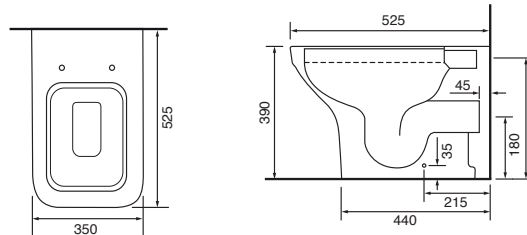

DENVER

36.9076.01 £541.00

Denver BTW Pan with Casula Seat.

36.9076.02 £553.00

Denver BTW Pan with Kempsey Seat.

LO SC TP