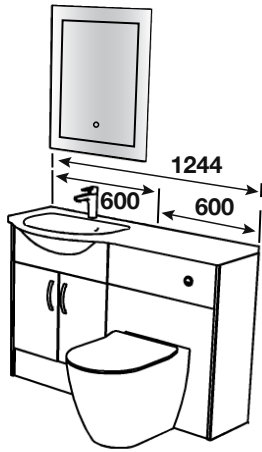

ROOM FEATURES

BASIN - ART 1244 Left Hand Bowl

TAP - Lonata Chrome

PAN - Vegas BTW with Moura Seat

HANDLE - Capella 160 Chrome

MIRROR - Avelar 500

GLOSS METALLIC FINISH

MATCHING EDGING