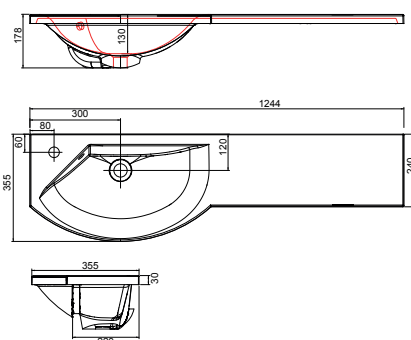

37.3191 £545.00

Single tap hole with integrated overflow. This basin section will only suit a 600 standard carcass size. 1244w x 435d x 30h mm

37.3192 £545.00

Single tap hole with integrated overflow. This basin section will only suit a 600 standard carcass size. 1244w x 435d x 30h mm

ART 1244MM LEFT HAND SLIMLINE