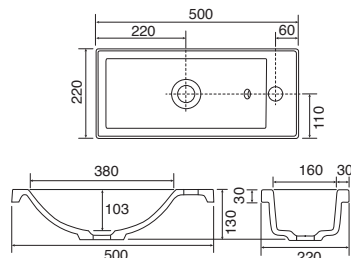

FINESSE 500 SLIMLINE

3092 £290.00

Cast Marble Basin. Single tap hole with overflow. Reversible left/right basin positioning. Suitable for the 500 slimline base/basin units only. 500w x 220d mm.