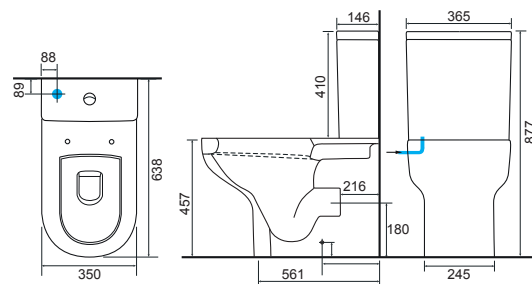

CLEVELAND

36.9180.01

£685.00

Cleveland CC Rimless Pan & Cistern with Ballina Seat.

NEW

LO SC TP