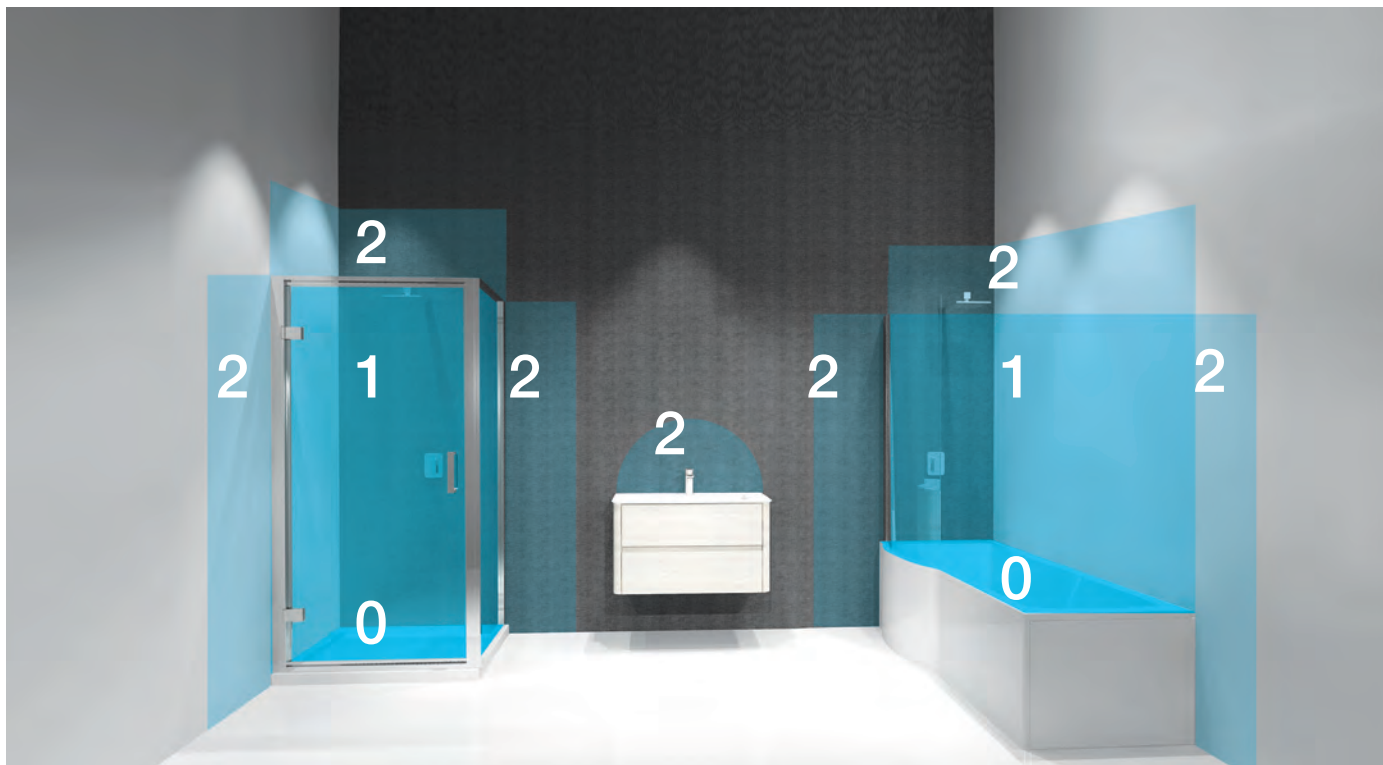

ZONED LIGHTING

Water and electricity are a dangerous combination so when choosing bathroom lights it is essential that you familiarise yourself with two terms; Bathroom Zones and IP Ratings. When purchasing bathroom lights you need to ensure that the fitting you choose has the relevant IP rating for the zone in which it is to be placed. So what are IP Ratings and Bathroom Zones?

IP Rating 1st Digit			IP Rating 2nd Digit		
Object Size	Protected against		Protected against	Tested for	
0	-	No protection.	0	-	No protection
1	>50 mm	Protection against any large surface area of the body but not deliberate tampering or force.	1	Dripping water	Dripping water – no damaging effect when tested against vertical falling water drops.
2	>12.5 mm	Fingers or similar sized tools and objects.	2	Dripping water when tilted up to 15°	Vertically dripping water has no damaging effect when the light enclosure is tilted at an angle up to 15° from its usual position.
3	>2.5 mm	Thick wires, tools and similar-sized foreign bodies.	3	Spraying water	Water falling as a spray at any angle up to 60° has no damaging effect.
4	>1 mm	Most wires, screws, etc.	4	Splashing water	Water splashing against light enclosure from any direction has no damaging effect.
5	Dust protected	Protected against dust, allowing limited ingress. (no harmful deposit)	5	Water jets	Water projected by a nozzle (6.3mm) against light enclosure from any direction shall have no damaging effect.
6	Dust tight	Dust tight. No ingress of dust.	6	Powerful water jets	Water projected in powerful jets (12.5mm nozzle) against the light enclosure from any direction has no damaging effect.
			7	Immersion up to 1m	Water won't infiltrate even when light enclosure is immersed in water up to 1m in depth. Duration of upto 30 minutes.
			8	Immersion beyond 1m	The equipment is suitable for continuous immersion in water under. Conditions specified by the manufacturer.

IP 6 7

IP67. The item is protected from dust and capable of withstanding water immersion upto 1 meter for 30 minutes.

ZONE 0 Covers the areas inside the bath or shower tray. If you decide to illuminate this area the fittings must be low voltage and must have a minimum rating of IP67 making them immersion proof.

ZONE 1 Incorporates the area directly above the bath or shower tray to a height of 2.25m from the floor. A light with a minimum IP44 rating is required for this area. If the light uses a 240V supply, a 30ma RCD (residual current device) must be used to protect the circuit in this zone.

ZONE 2 Covers the area 0.6M outside the bath's perimeter and to a height of 2.25M from the floor. As with Zone 1, a minimum IP44 rating is required for this area.

ZONE 3 Outside zones cover areas which fall outside of zones 0,1 and 2 and are well away from any contact with water. No IP ratings are required for light fittings in this area.