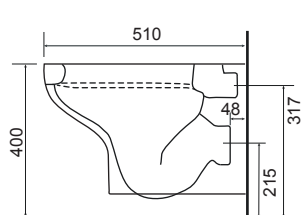

LO SC TP

AURORA - RIMLESS

36.9185.01	£464.00
-------------------	---------

Aurora Wall Hung Rimless Pan with Collerina Seat.

LO SC TP

CHARLOTTE

36.9116.01	£631.00
-------------------	---------

Charlotte Wall Hung Pan with Temora Seat.