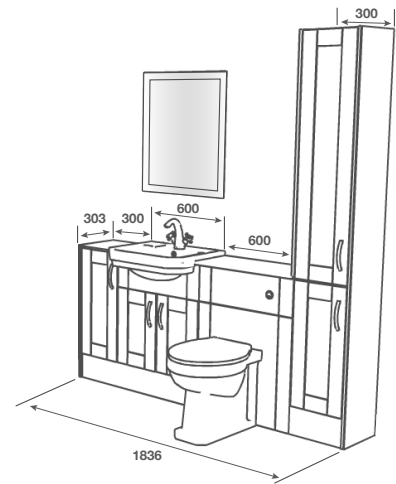

ROOM FEATURES

BASIN - Georgia Semi Recessed

TAP - Caprice Basin Matt Black

PAN - Georgia BTW Pan with Cotton White Wentworth Seat

WORKTOP - Stratus White Calypstone Aura 12mm

HANDLE - Catarina Black

MIRROR - Avelar 600