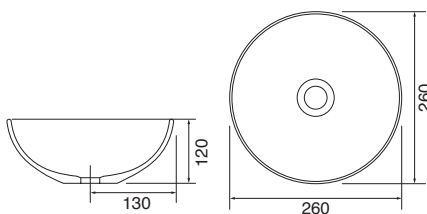

Ceramic basin. No tap hole. No overflow. Suitable for the Deep Base/Basin unit only. This basin will require an unslotted waste, see page 325. 610w x 412d x 130h mm

TUCSON

9169 £196.00

Ceramic basin. No tap hole. No overflow. This basin will require an unslotted waste, see page 325. 260w x 260d x 120h mm