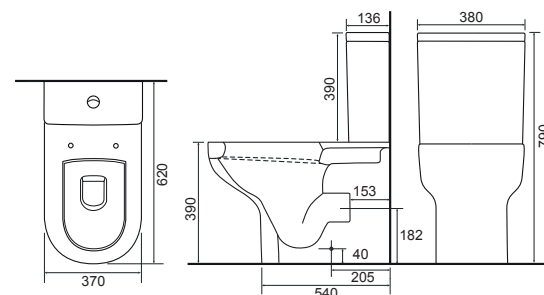

CLEVELAND - COMFORT HEIGHT

36.9182.01

£715.00

Cleveland CC Comfort Height Rimless Pan & Cistern with Ballina Seat.

NEW

LO SC TP