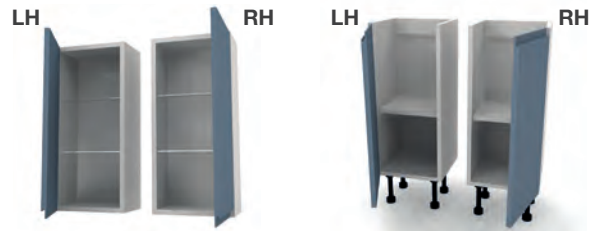

KENTMERE - THE INTEGRAL HANDLE RANGE

As Kentmere uses an integral handle design, the units have to be specified for Left or Right hinged doors.

The images indicate LH (Left Hinged) or RH (Right Hinged) for both base and wall units.

(A LH base unit door can be used as a RH wall unit door, a RH base door as a LH wall door)

TWO DRAWER WALL HUNG VANITY UNITS

Including Grey Linen carcass, soft close drawers, drawer fascias, end panels and wall fixing kit.

Select basin/worktop below.

SIZE (W X D X H)	CODE	INC VAT	Carcass	Drawer Front	End Panel
500 x 390 x 561	1411KM**	£955.00	1069GL	5070x2	3427x2
600 x 390 x 561	1414KM**	£1035.00	1071GL	5071x2	3427x2
800 x 390 x 561	1416KM**	£1080.00	1073GL	5073x2	3427x2
600 x 460 x 561	1614KM**	£1072.00	1076GL	5071x2	3428x2
800 x 460 x 561	1616KM**	£1127.00	1078GL	5073x2	3428x2