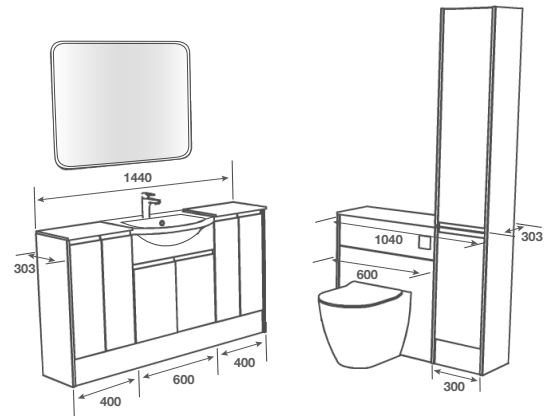

F OYSTER   **C** CLAY

F = FASCIA FINISH   C = CARCASS FINISH

ROOM FEATURES

BASIN - Art 600

TAP - Busca Basin Brushed Brass

PAN - Aurora BTW Pan with Collerina Seat

WORKTOP - Stratus White Calypstone Aura 12mm

MIRROR - Mora 950