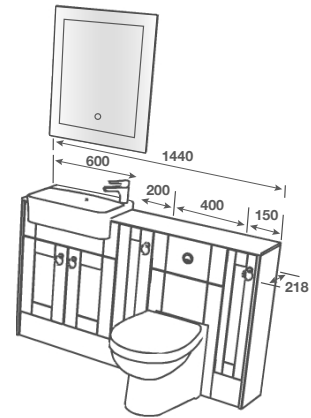

ROOM FEATURES

- BASIN - Denver Semi Recessed
- TAP - Eula Basin Chrome
- PAN - Portland BTW Pan with Glenbrook Seat
- WORKTOP - Cirrus White Calypstone Aura 12mm
- HANDLE - Campina Chrome
- MIRROR - Avelar 600