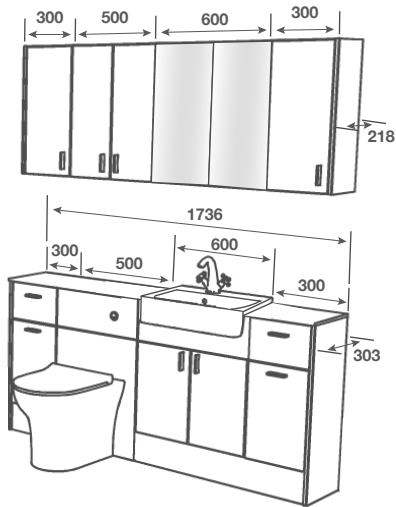

SHOREWOOD/BRECON

F SHOREWOOD C BASALT MIST

F = FASCIA FINISH C = CARCASS FINISH

ROOM FEATURES

BASIN - Brunswick Semi Recessed

TAP - Caprice Basin Matt Black

PAN - Tulsa BTW Pan with Casula Seat

WORKTOP - Storm Grey Calypstone Aura 12mm

HANDLE - Felinto Graphite