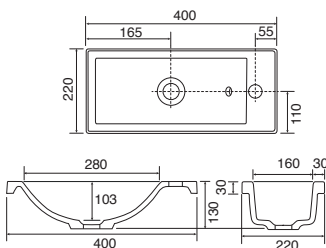

VARZI SLIMLINE 400

3177 £134.00

Cast Marble Basin. Single tap hole with overflow. Reversible left/right basin positioning. Suitable for the 400 slimline base/basin units only. 400w x 220d mm.