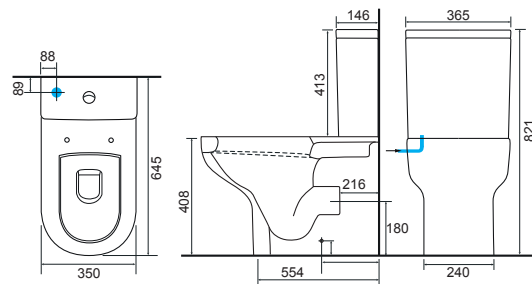

CHARLOTTE

36.9111.01

£859.00

Charlotte CC Pan & Cistern with Temora Seat.

LO SC TP

CLEVELAND

36.9180.01

£685.00