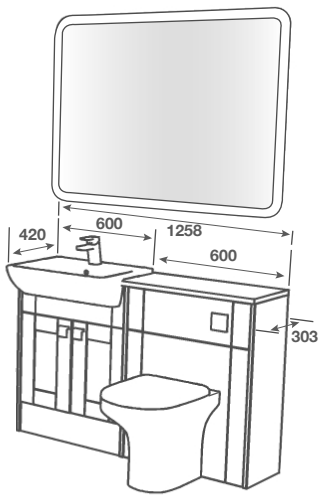

BASIN - Charlotte Semi Recessed

TAP - Olite Basin Chrome

PAN - Charlotte BTW Pan with Temora Seat

WORKTOP - Storm Grey Calypstone Aura 12mm

HANDLE - Acari Chrome

MIRROR - Lixa 1200

F MUSSEL **C** GREY LINEN