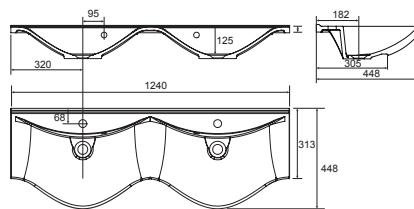

Single tap holes with overflows. Suitable for use with two 600mm standard depth units with an end panel at each end. 1240w x 448d x 25h mm