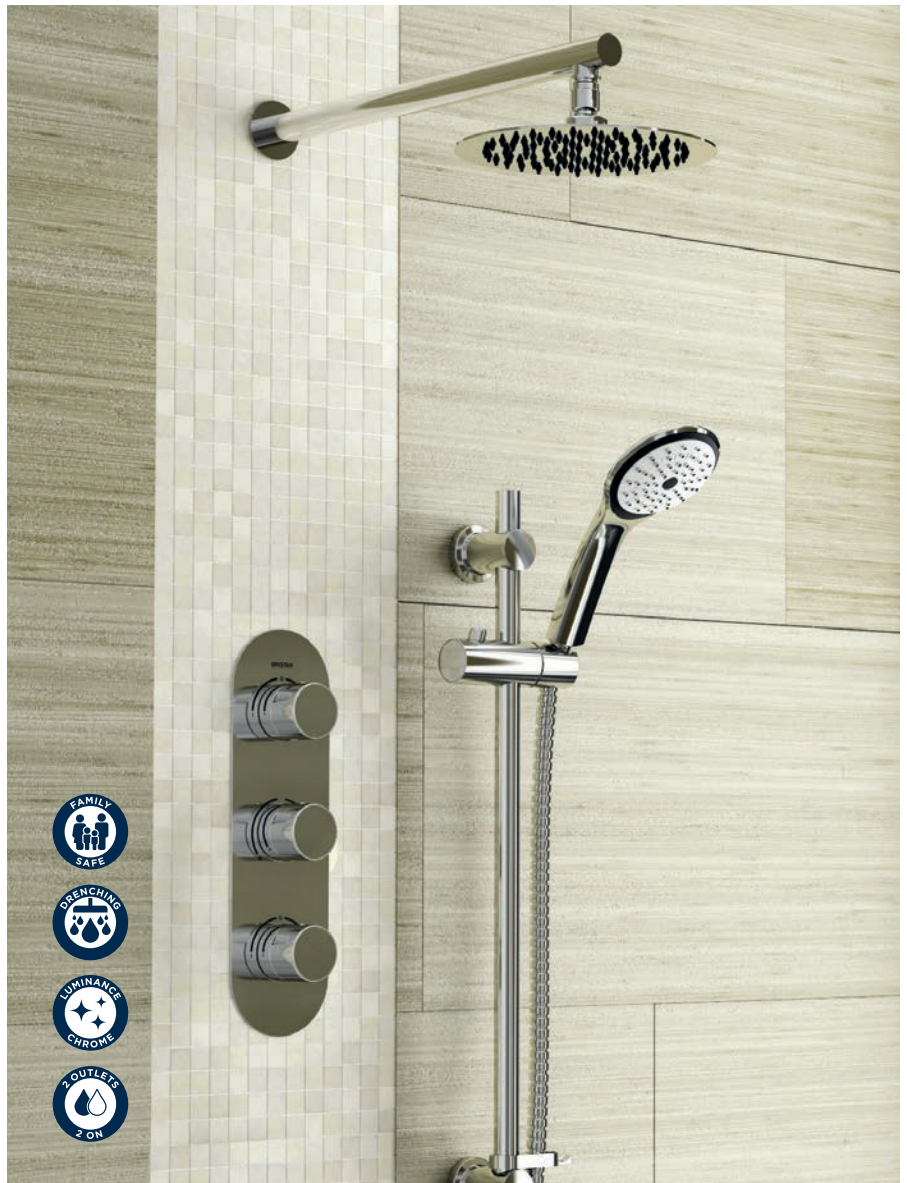

Hourglass Stylish Valve with Fixed Head and Shower Kit

HOURGLASS SHWR PK3
Chrome **£618**

Hourglass Stylish Valve with Fixed Head

HOURGLASS SHWR PK2
Chrome **£516**

Alp Contemporary Valve with Fixed Head and Handset

ALP SHWR PK
Chrome **£741**

Sail Stylish Valve with Fixed Head and Handset

SAIL SHWR PK2
 Chrome **£664**

Sail Stylish Valve with Fixed Head

SAIL SHWR PK
 Chrome **£555**

Exodus Valve with Fixed Head and Handset

EXODUS SHWR PK2
Chrome **£741**

Exodus Valve with Adjustable Riser Rail and Handset

EXODUS SHWR PK
Chrome **£812**

Descent Valve with Fixed Head and Handset

DESCENT SHWR PK2
Chrome **£741**

Descent Valve with Fixed Head, Adjustable Riser Rail and Handset

DESCENT SHWR PK
Chrome **£727**

Casino® Shower Kit
with Single Function
Large Handset

CAS KIT02 C
Chrome **£65**

Square Slim Fixed Head
200mm

FH SLSQ01 C
Chrome **£136**

Round Wall Arm
400mm

ARM WARD01 C
Chrome **£56**