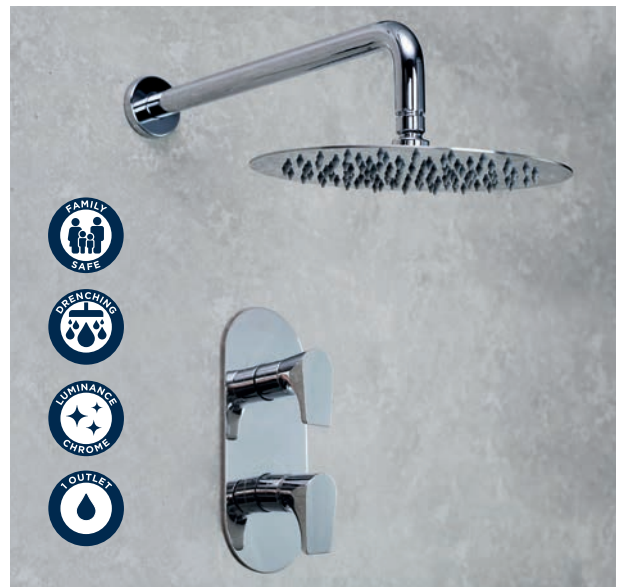

Prism® Classic Valve with Fixed Head, Adjustable Riser Rail and Handset

PRISM SHWR PK2
 Chrome **£536**

**Hourglass Stylish Valve with
Adjustable Riser Rail
and Handset**

HOURGLASS SHWR PK
Chrome **£511**

Hourglass Stylish Valve with Fixed Head and Shower Kit

HOURGLASS SHWR PK3
Chrome **£618**

Hourglass Stylish Valve with Fixed Head

HOURGLASS SHWR PK2
Chrome **£516**

Alp Contemporary Valve with Fixed Head and Handset

EXODUS SHWR PK2
Chrome **£741**

Exodus Valve with Adjustable Riser Rail and Handset

EXODUS SHWR PK
Chrome **£812**

Descent Valve with Fixed Head and Handset

DESCENT SHWR PK2
Chrome **£741**

Descent Valve with Fixed Head, Adjustable Riser Rail and Handset