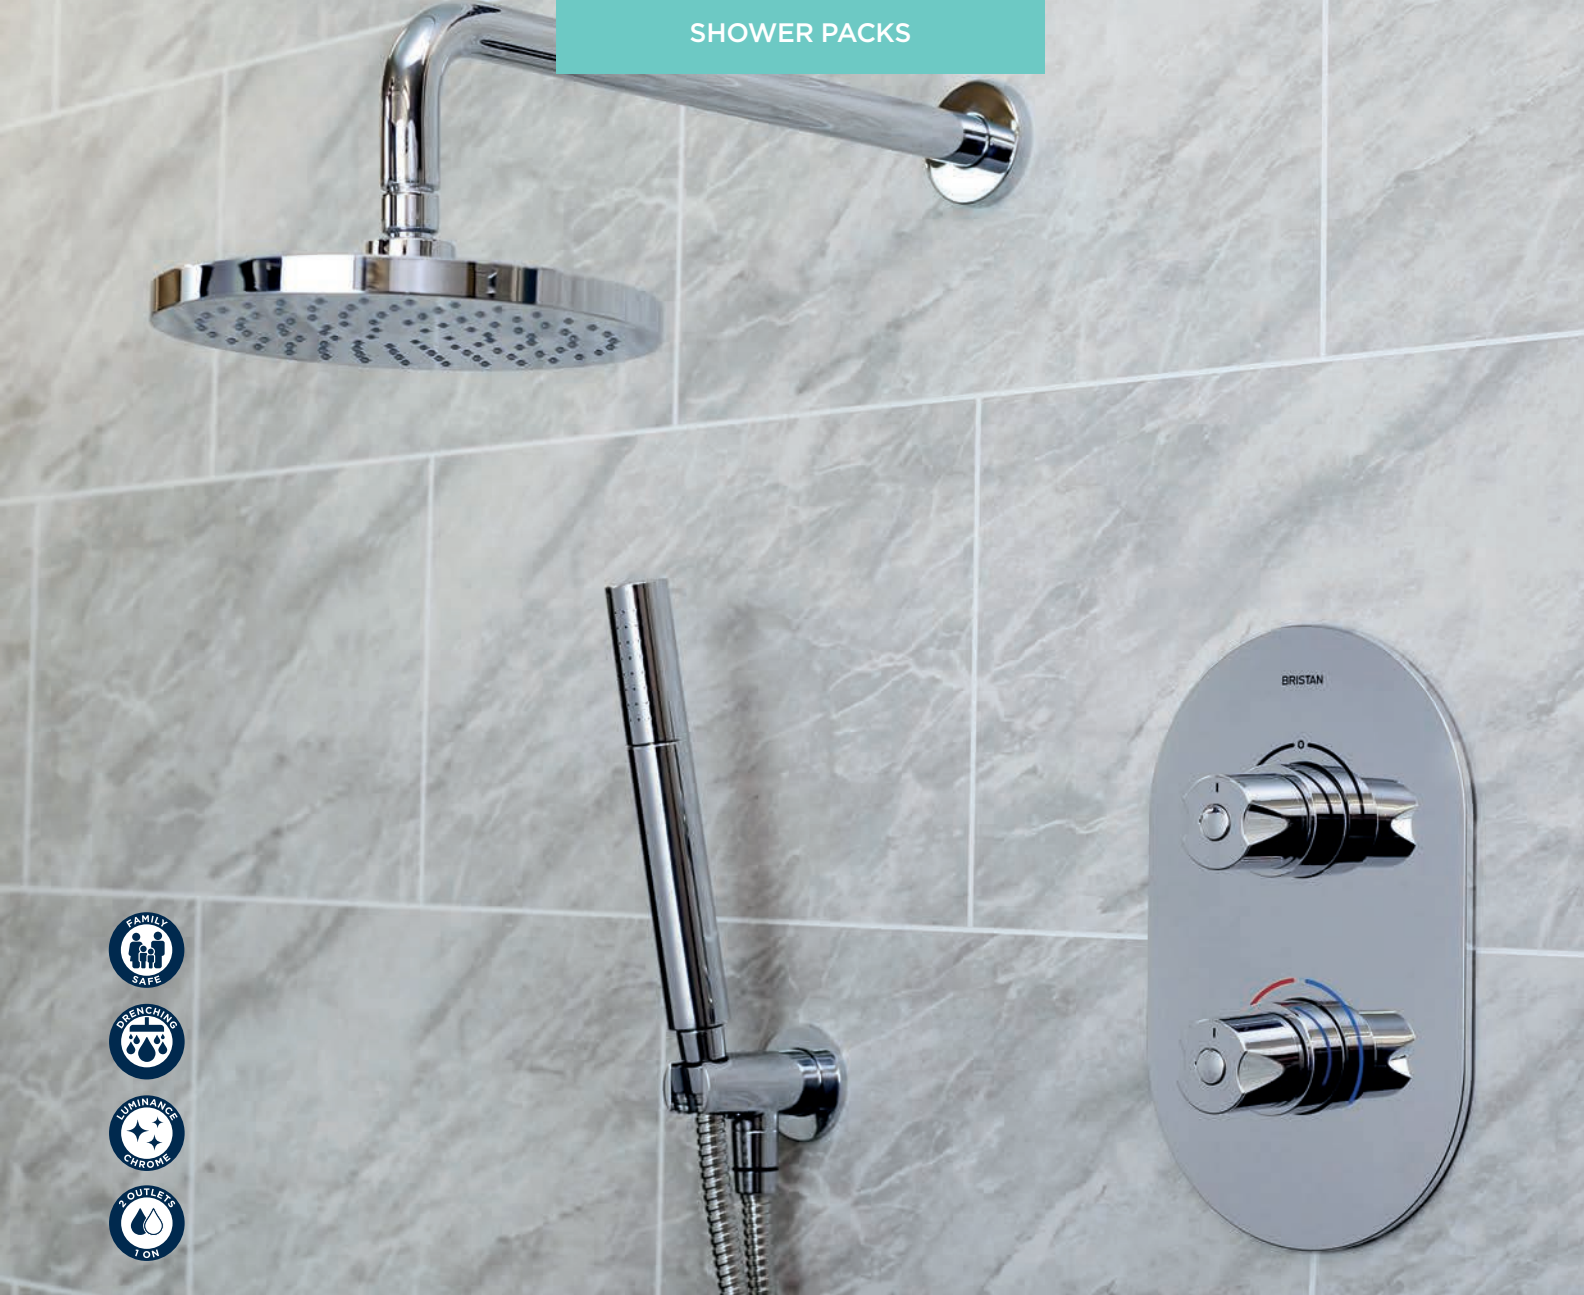

Showers with a single control allow you to change the water temperature.

Showers with dual controls let you change the temperature and the flow. This can be a great feature for families with younger children - who might not like the force of a strong flow.

Prism® Single Control,
Exposed with Rigid Riser Kit
and Diverter to Handset

PM2 SQSHXDIV C
Chrome £654

Artisan® Dual Control Valve with Fixed Head, Adjustable Riser Rail and Multi Function Handset

ARTISAN SHWR PK2
Chrome £521

-
-
-
-

Shower packs

Everything you need to create the perfect shower in one complete package.

Artisan® Dual Control Valve with Fixed Head and Handset

ARTISAN SHWR PK
Chrome **£521**

Cobalt Stylish Square Valve with Fixed Head, Adjustable Riser Rail and Handset