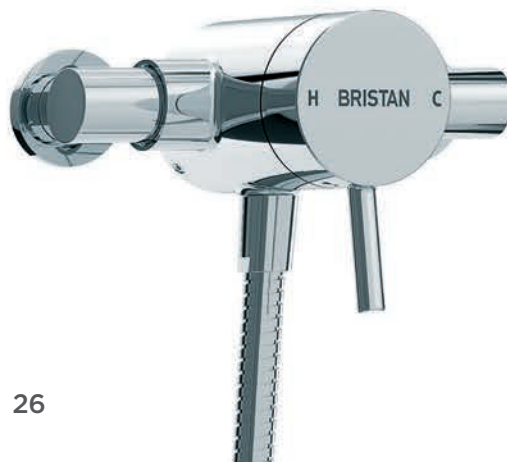

JU MTLSHX C
Chrome £535

Prism® Dual Control, Exposed with Adjustable Riser Kit

PM2 CSHXAR C
Chrome £657

Prism® Single Control, Exposed with Adjustable Riser Kit

PM2 SQSHXAR C
Chrome £508

Single or dual control?

Prism® Single Control,
Exposed with Rigid Riser Kit
and Diverter to Handset

PM2 SQSHXDIV C
Chrome £654

Artisan® Dual Control Valve with Fixed Head, Adjustable Riser Rail and Multi Function Handset

ARTISAN SHWR PK2
Chrome £521

COBALT SHWR PK
Chrome **£498**

Cobalt Stylish Square Valve with Fixed Head and Handset

COBALT SHWR PK2
Chrome **£495**

Prism® Classic Valve with Fixed Head, Adjustable Riser Rail and Handset

PRISM BLK SHWR PK
Black £589