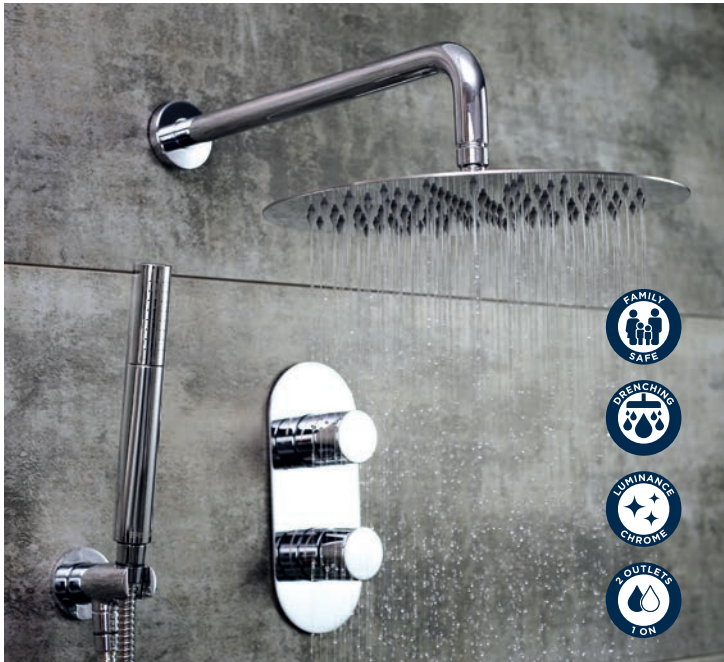

ALP SHWR PK
Chrome **£741**

Sail Stylish Valve with Fixed Head and Handset

SAIL SHWR PK2
 Chrome **£664**

Sail Stylish Valve with Fixed Head

SAIL SHWR PK
 Chrome **£555**

Exodus Valve with Fixed Head and Handset

EXODUS SHWR PK2
Chrome **£741**

Exodus Valve with Adjustable Riser Rail and Handset

EXODUS SHWR PK
Chrome **£812**

Descent Valve with Fixed Head and Handset

DESCENT SHWR PK2
Chrome **£741**

Descent Valve with Fixed Head, Adjustable Riser Rail and Handset