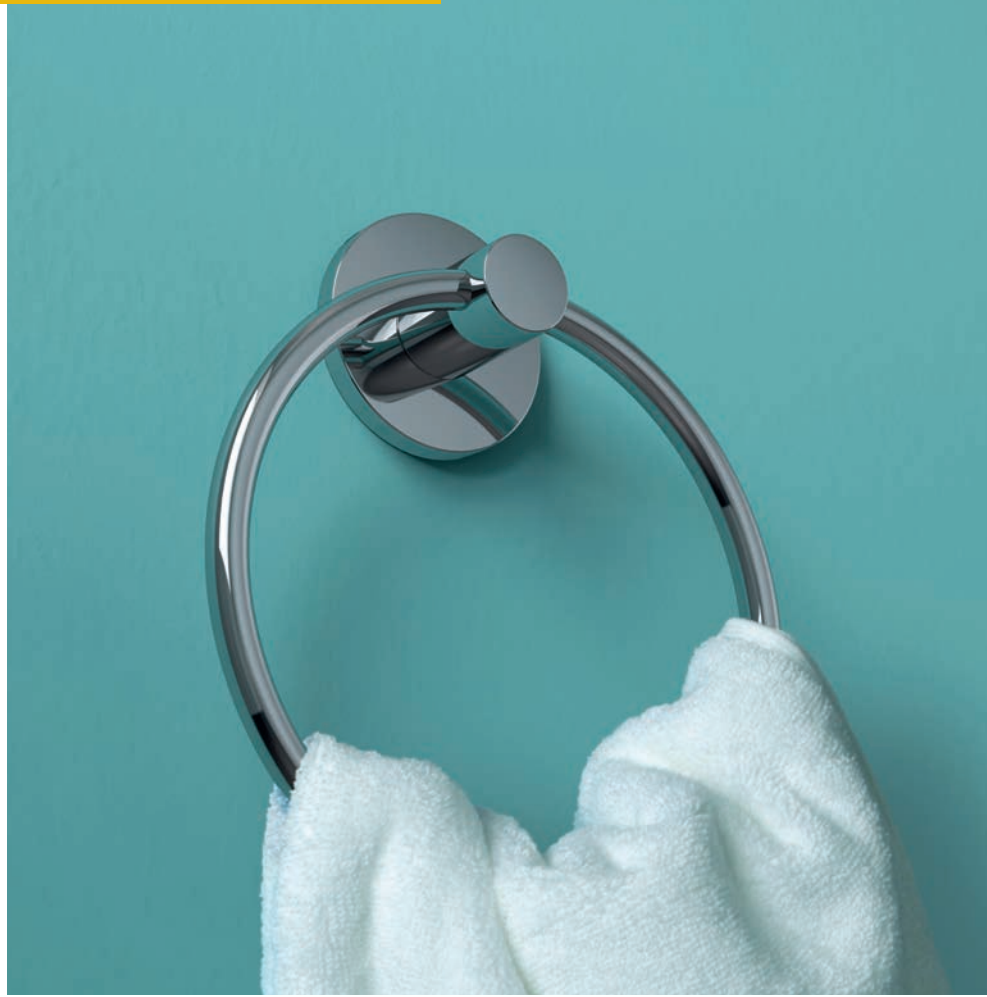

H 56mm / W 110mm / D 145mm

Square Toilet Roll Holder

SQ ROLL C
Chrome **£45**

H 160mm / W 147mm / D 66mm

ANGULAR LINES

Square

For modern bathrooms, our Square accessories are simply perfect. They're designed with crisp edges, sleek surfaces and angular shapes, creating a bold and contemporary look, now in a hard-wearing black finish creating a statement in any bathroom.

Square Robe Hook

SQ HOOK BLK
Black **£36**

H 48mm / W 48mm / D 65mm

Square Towel Ring

SQ RING BLK
Black **£48**

H 205mm / W 190mm / D 60mm

Square Toilet Roll Holder

SQ ROLL BLK
Black **£48**

H 160mm / W 147mm / D 66mm

ANGULAR LINES

Round

Round accessories work perfectly with almost any bathroom design, from luxurious escapes to bright and contemporary spaces.

Round Robe Hook

RD HOOK C
Chrome **£16**

H 55mm / W 48mm / D 50mm

Round Towel Ring

RD RING C
Chrome **£25**

H 205mm / W 190mm / D 60mm

Round Toilet Roll Holder

RD ROLL C
Chrome **£27**

H 105mm / W 148mm / D 60mm

Round Towel Rail