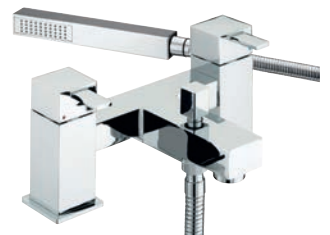

Quadrato Tall Basin Mixer

QD TBAS C
Chrome **£261**

Quadrato Bath Filler

QD BF C
Chrome **£249**

Quadrato Bath Shower Mixer

QD BSM C
Chrome **£345**

CHARMING DESIGN

Quest

Popular Quest is the fashionable choice for en-suite bathrooms and cloakrooms, with compact, modern designs that fit comfortably in smaller spaces.

Quest Basin Mixer with Clicker Waste

QST BAS C Chrome **£131**