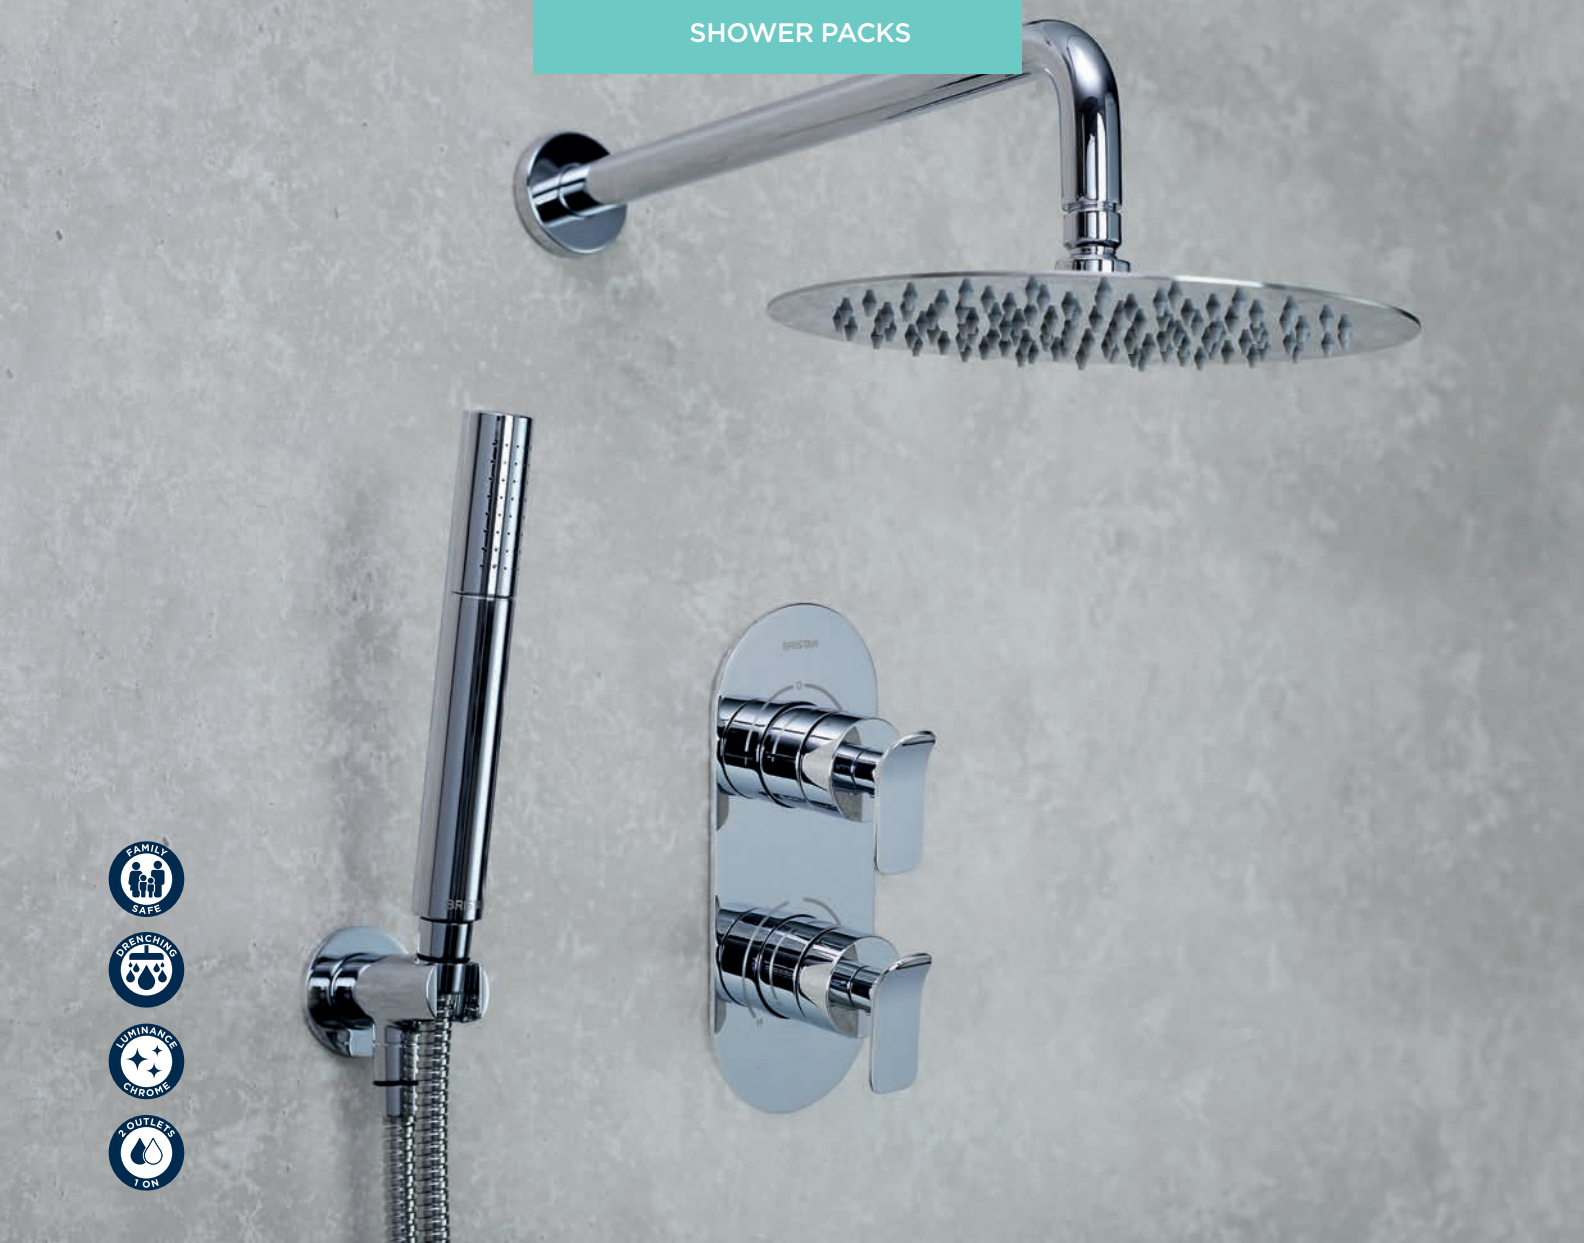

Prism® Classic Valve with Fixed Head, Adjustable Riser Rail and Handset

PRISM SHWR PK2
 Chrome **£536**

**Hourglass Stylish Valve with
Adjustable Riser Rail
and Handset**

HOURGLASS SHWR PK
Chrome **£511**

Hourglass Stylish Valve with Fixed Head and Shower Kit

HOURGLASS SHWR PK3
Chrome **£618**

Hourglass Stylish Valve with Fixed Head

HOURGLASS SHWR PK2
Chrome **£516**

Alp Contemporary Valve with Fixed Head and Handset