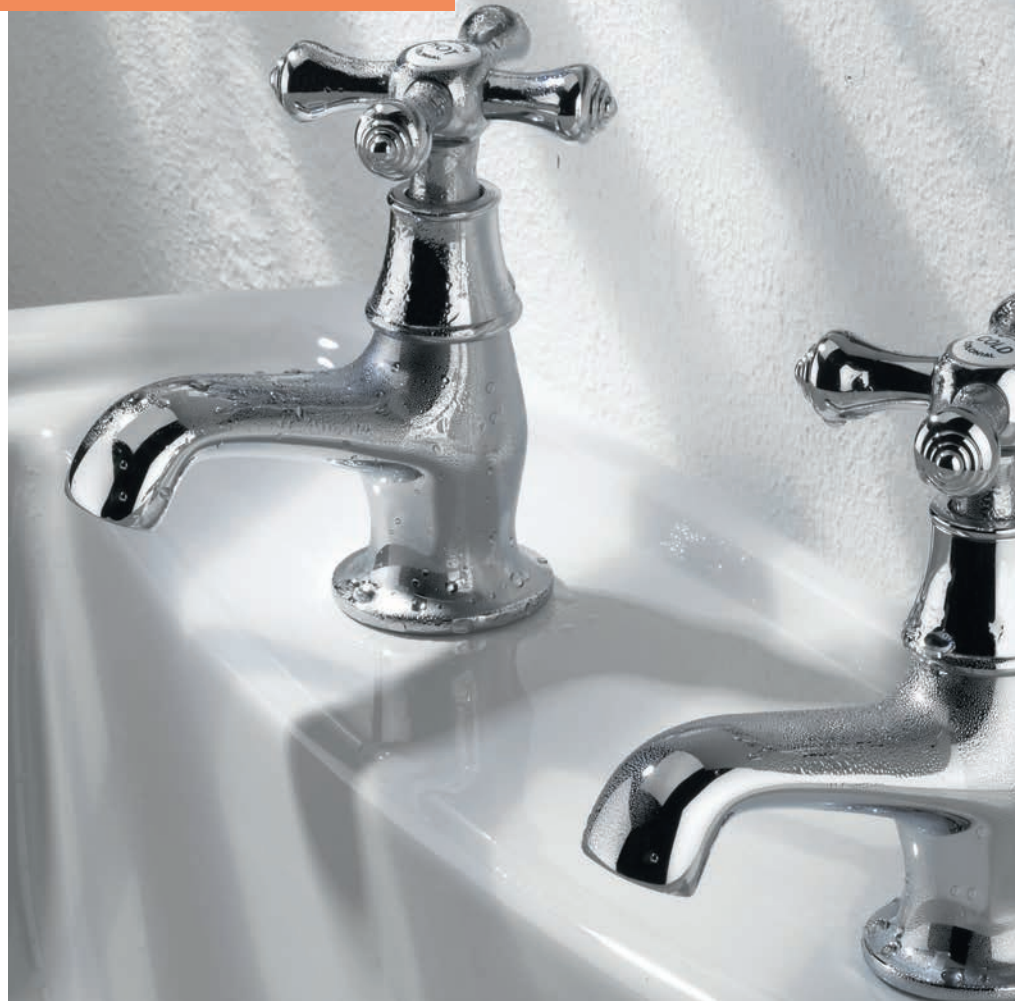

Cobalt Bath
Shower Mixer

COB BSM BLK
Black £299

CLASSIC STYLING

Colonial

Classic Colonial is designed for traditional bathrooms, featuring intricately detailed crosshead handles, curved spouts.

Colonial Basin Taps

K BSM C
Chrome **£367**

MODERN TAKE ON
A CLASSIC DESIGN

Decade

The distinctive cylindrical styling of Decade brings an instant contemporary feel to any bathroom, taking a fresh perspective on the traditional crosshead tap.