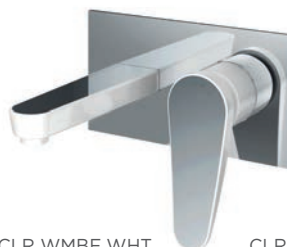

Capri Bath Filler

CAP BF C
Chrome **£236**

Capri Bath Shower Mixer

CAP BSM C
Chrome **£281**

SUPER-SLEEK

Claret

Super-sleek Claret is all about smoothly elongated handles, flat mirrored surfaces and bold finishes. It's ideal for creating a statement look in a premium bathroom.

Claret Basin Mixer without Waste

CLR BASNW WHT
White & Chrome **£315**

CLR BASNW C
Chrome **£245**

Claret Basin Wall Mounted Basin Mixer

CLR WMBAS C
Chrome **£370**

Claret One Hole Bath Filler

CLR 1HBF WHT
White & Chrome **£396**

CLR 1HBF C
Chrome **£328**

Claret Wall Mounted Bath Filler

CLR WMBF WHT
White & Chrome **£488**

CLR WMBF C
Chrome **£406**

CURVE APPEAL

Clio

Clio, one of our newest ranges, contrasts clean, cylindrical shapes with smooth reflective surfaces, with refined tab lever handles adding a contemporary touch.