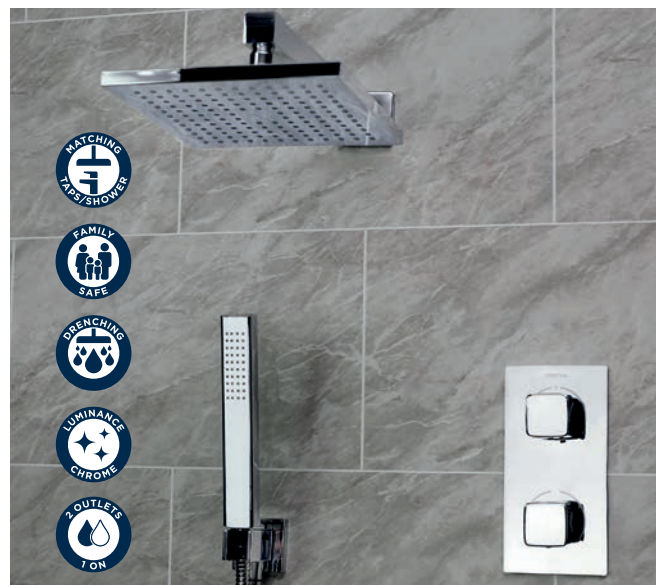

Prism® Single Control,
Exposed with Rigid Riser Kit
and Diverter to Handset

PM2 SQSHXDIV C
Chrome £654

Artisan® Dual Control Valve with Fixed Head, Adjustable Riser Rail and Multi Function Handset

ARTISAN SHWR PK2
Chrome £521

-
-
-
-

Shower packs

Everything you need to create the perfect shower in one complete package.

Artisan® Dual Control Valve with Fixed Head and Handset

ARTISAN SHWR PK
Chrome **£521**

Cobalt Stylish Square Valve with Fixed Head, Adjustable Riser Rail and Handset