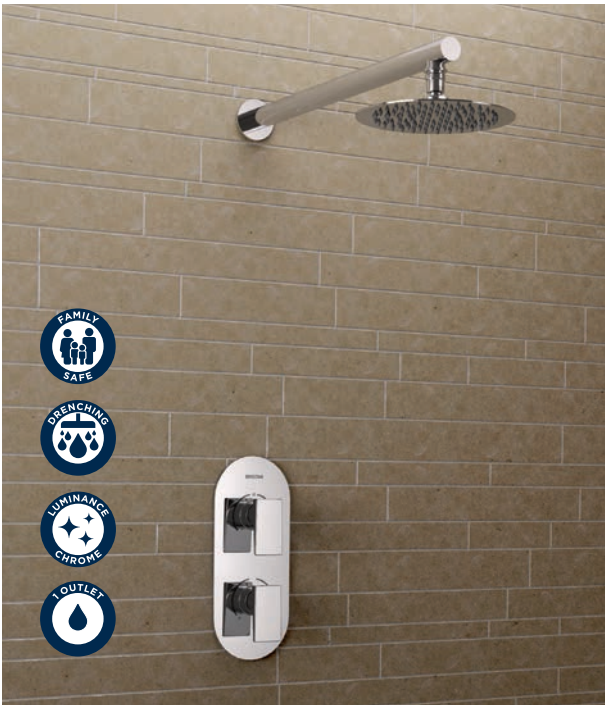

Prism® Classic Valve with Fixed Head, Adjustable Riser Rail and Handset

PRISM SHWR PK2
 Chrome **£536**

**Hourglass Stylish Valve with
Adjustable Riser Rail
and Handset**

HOURGLASS SHWR PK
Chrome **£511**

Hourglass Stylish Valve with Fixed Head and Shower Kit

HOURGLASS SHWR PK3
Chrome **£618**

Hourglass Stylish Valve with Fixed Head

HOURGLASS SHWR PK2
Chrome **£516**

Alp Contemporary Valve with Fixed Head and Handset

ALP SHWR PK
Chrome **£741**

Sail Stylish Valve with Fixed Head and Handset

SAIL SHWR PK2
 Chrome **£664**

Sail Stylish Valve with Fixed Head

SAIL SHWR PK
 Chrome **£555**

Exodus Valve with Fixed Head and Handset

EXODUS SHWR PK2
Chrome **£741**

Exodus Valve with Adjustable Riser Rail and Handset

EXODUS SHWR PK
Chrome **£812**

Descent Valve with Fixed Head and Handset

DESCENT SHWR PK2
Chrome **£741**

Descent Valve with Fixed Head, Adjustable Riser Rail and Handset